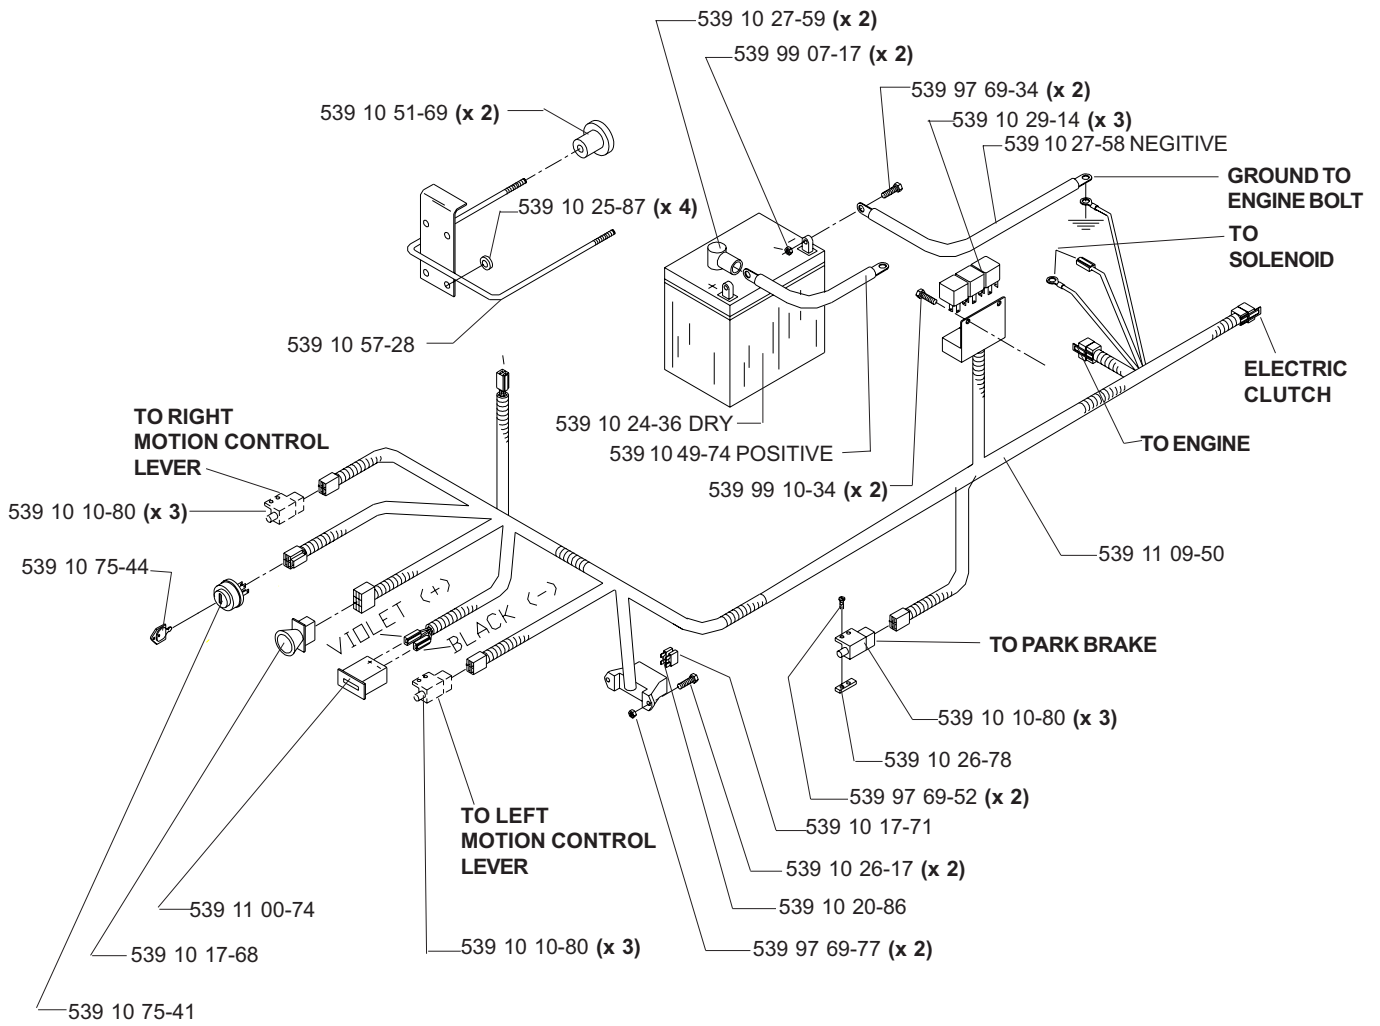

Wiring Assembly