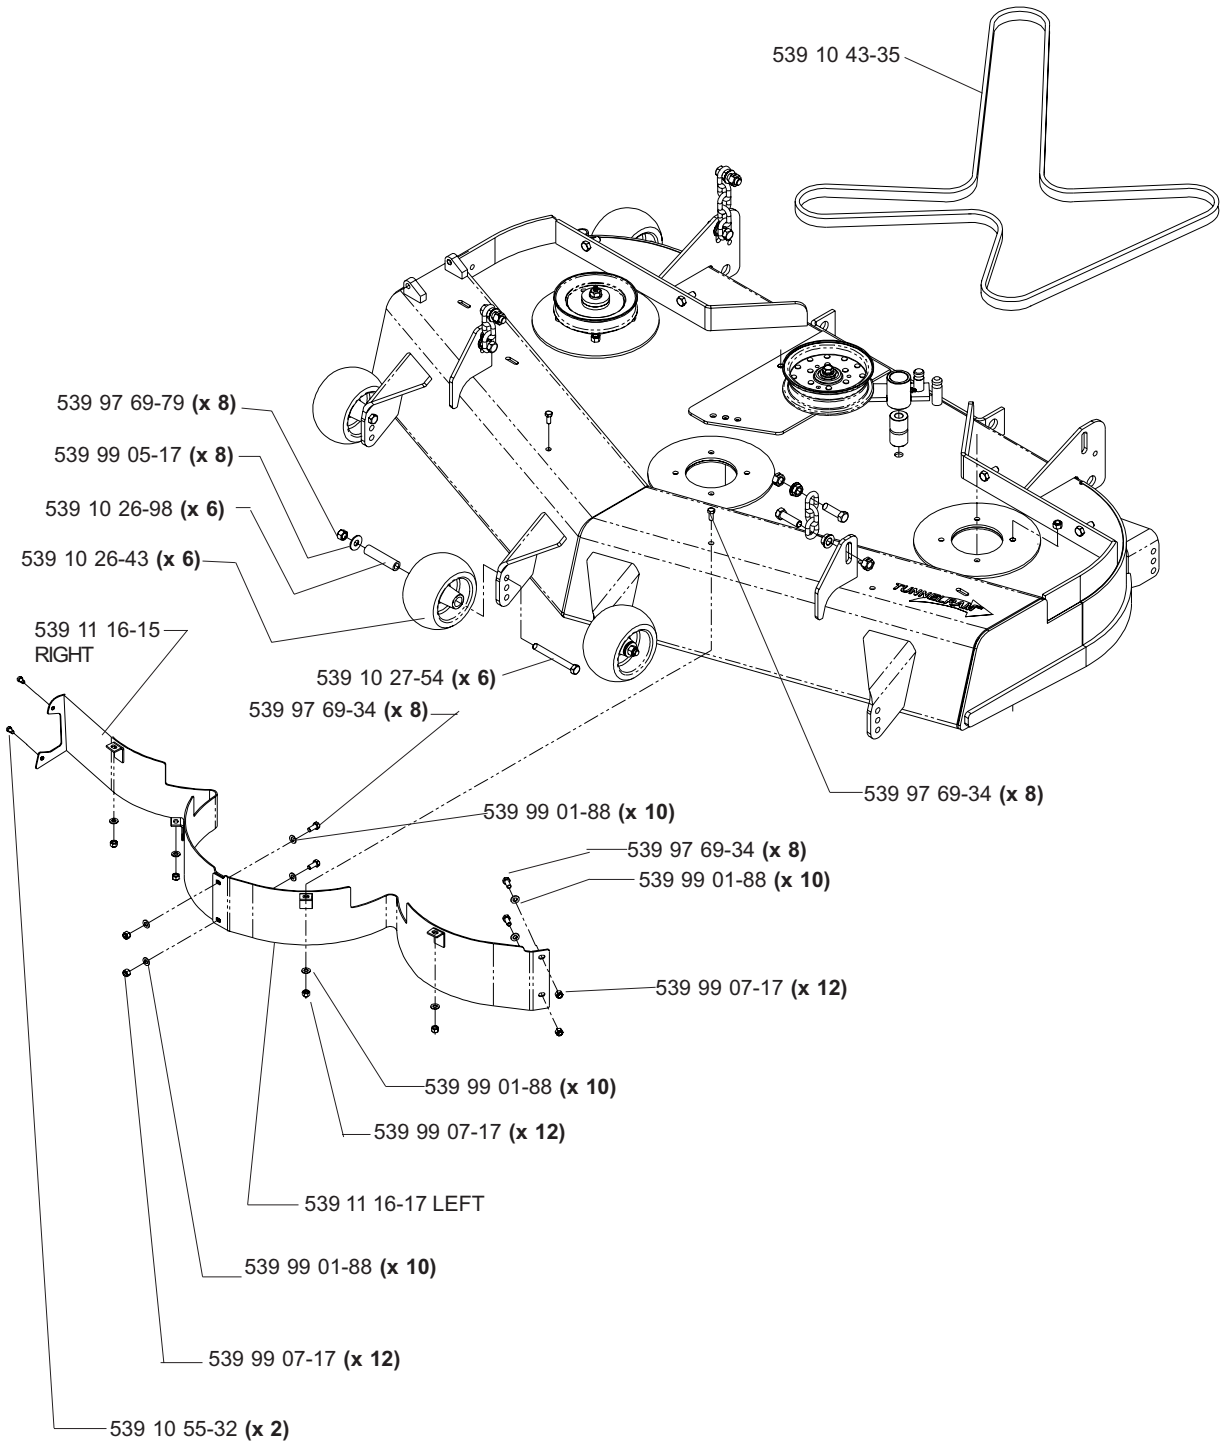

52" Front Deck Assembly