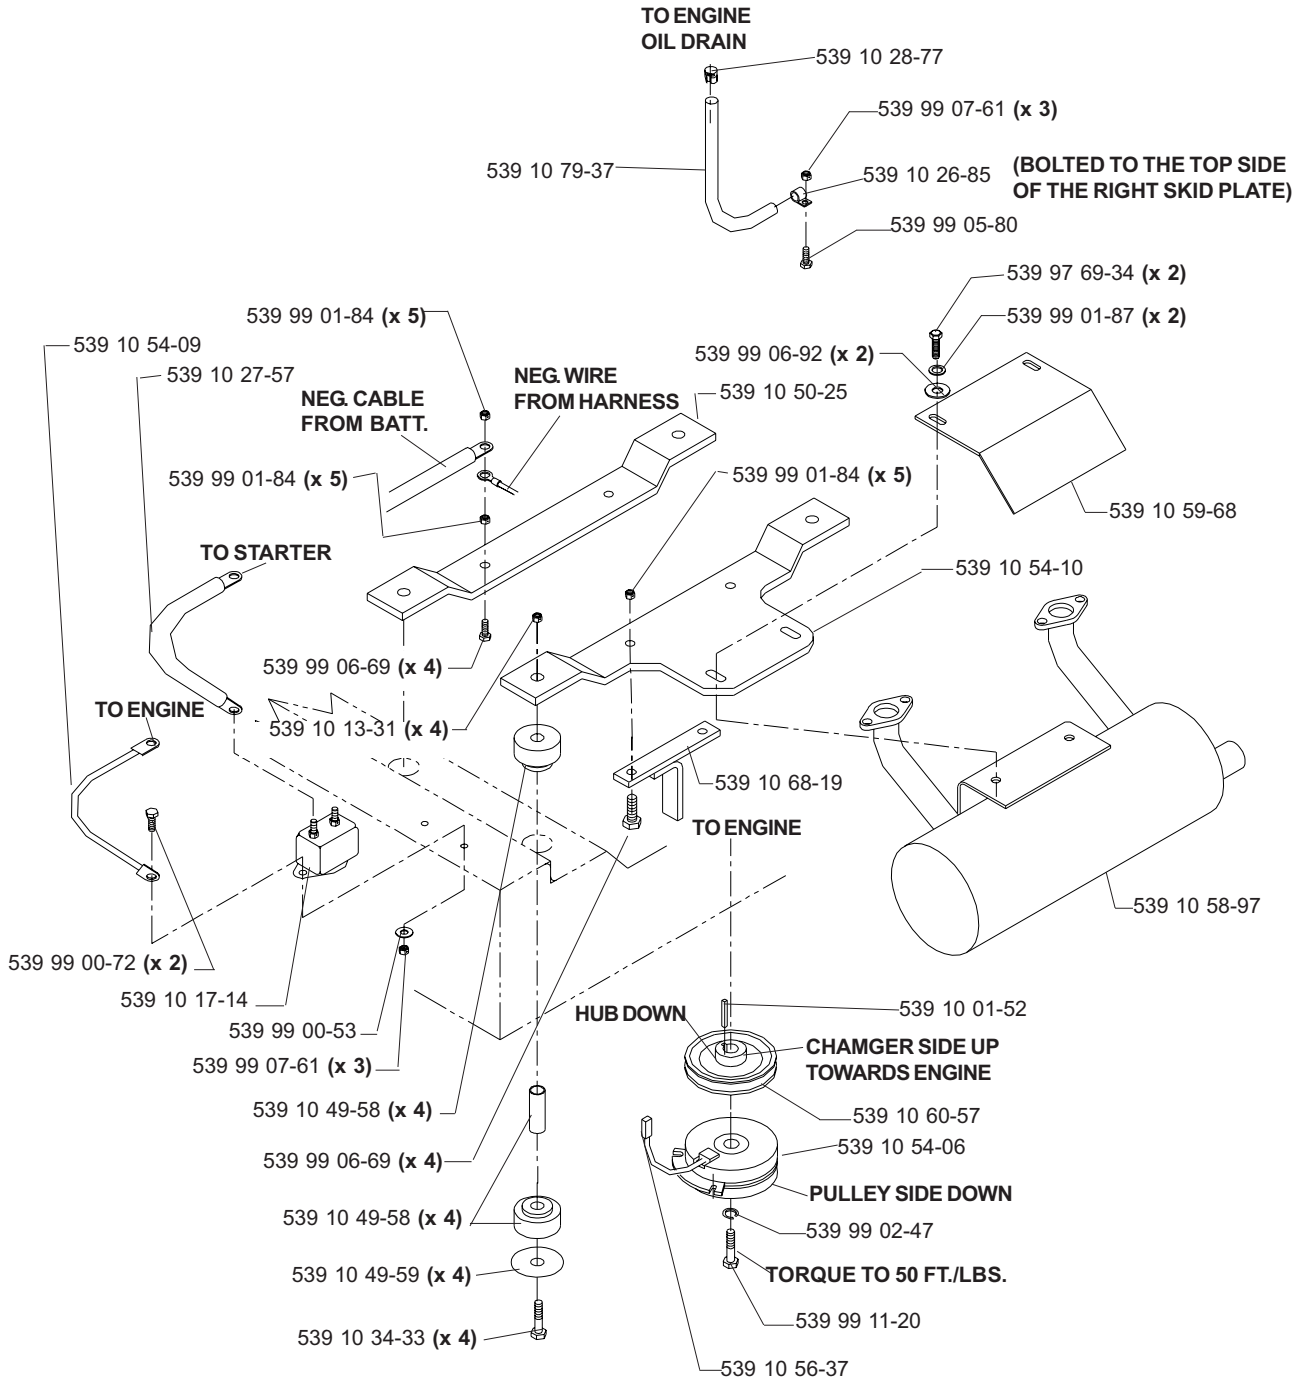

Kawasaki Engine Assembly

- 539 10 27-33 CHOKER CONTROL (NOT SHOWN)
- 539 10 27-59 (x 2) INSULATOR (NOT SHOWN)
- 539 10 44-15 KAWASAKI PIGTAIL (NOT SHOWN)