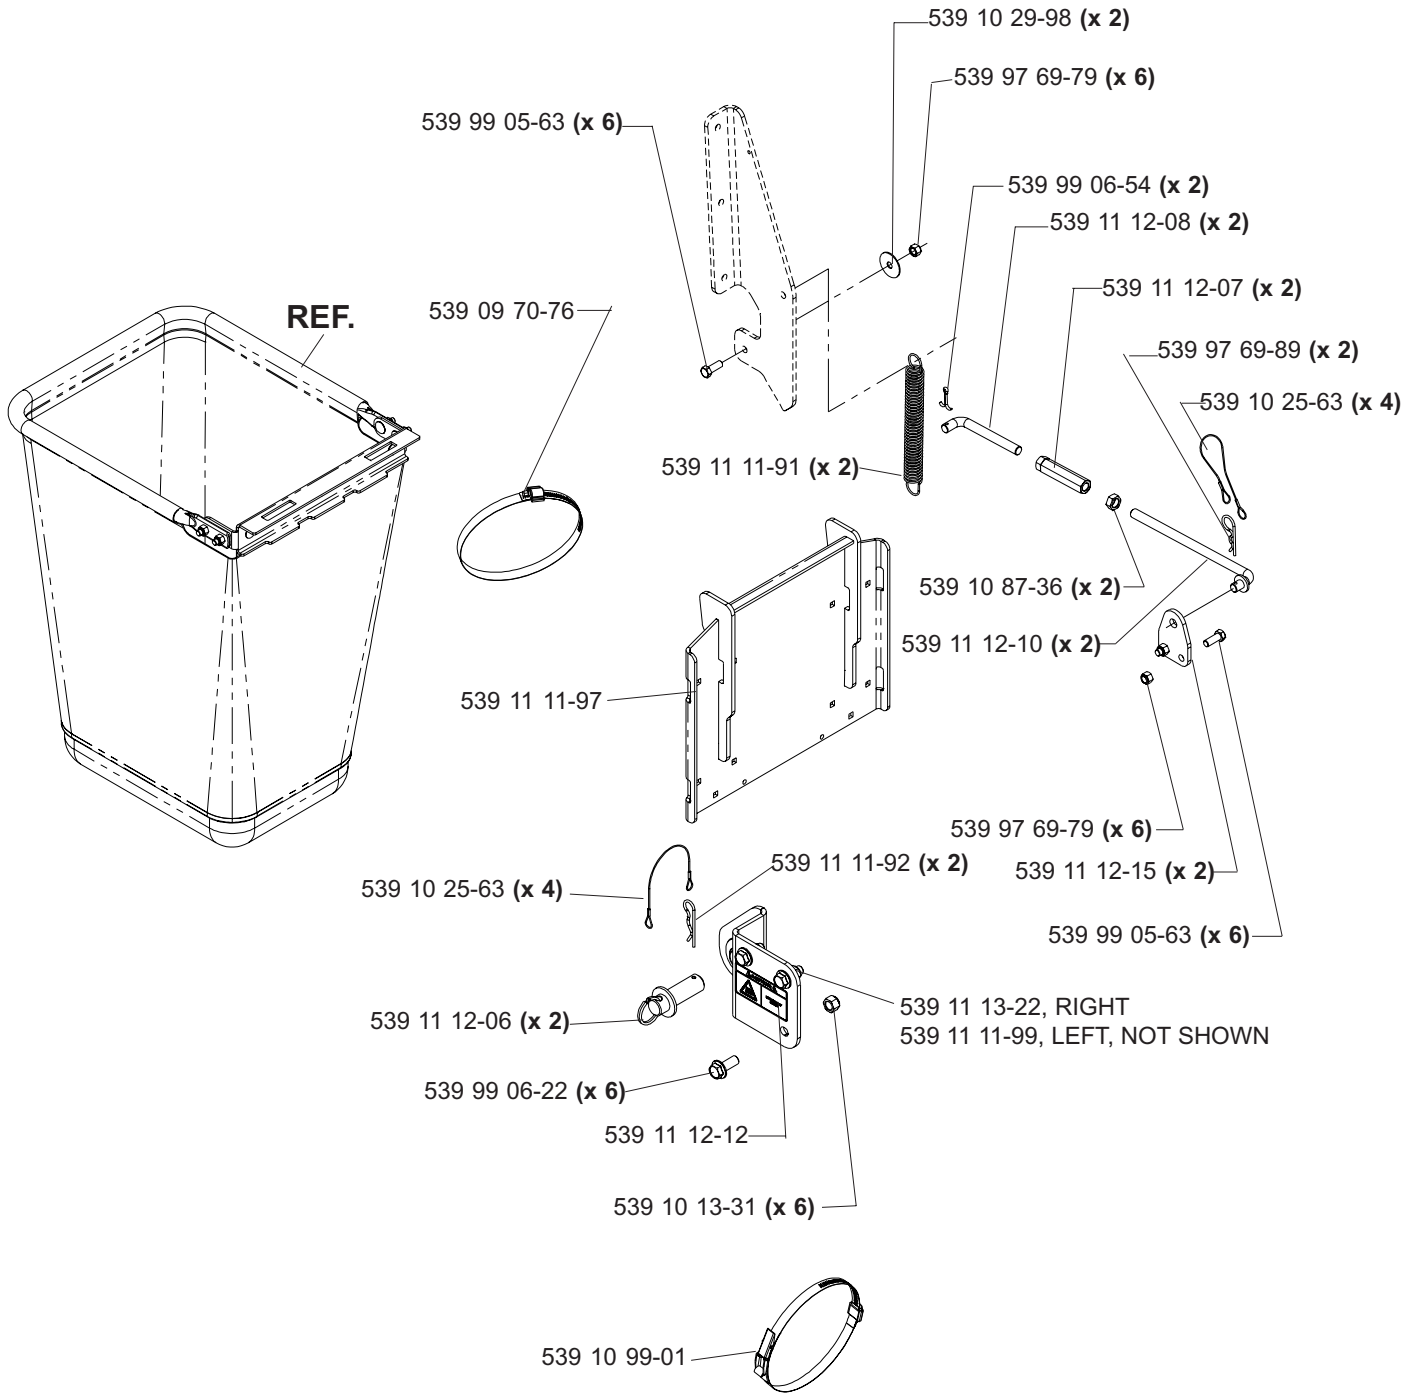

Accessory Mounting Kit