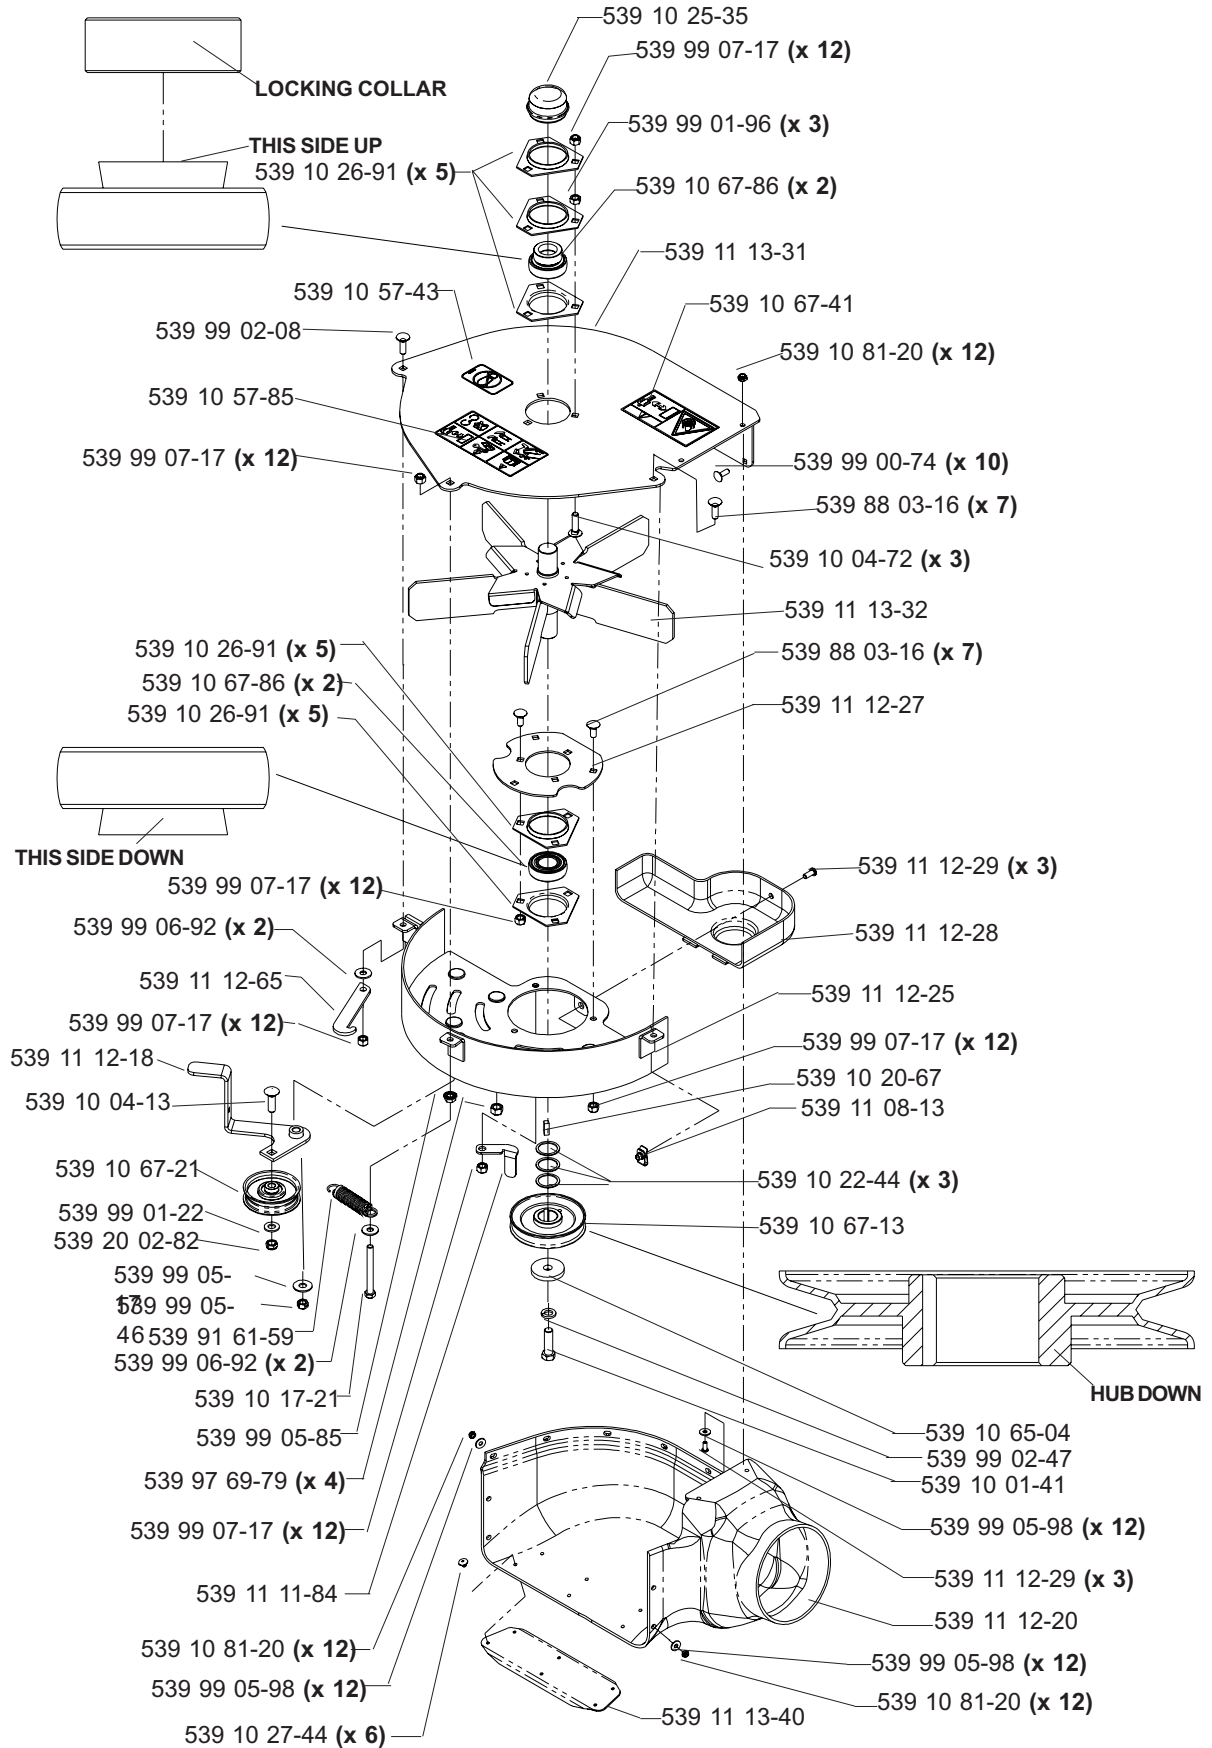

Accessory Collection Blower 52" & 61"