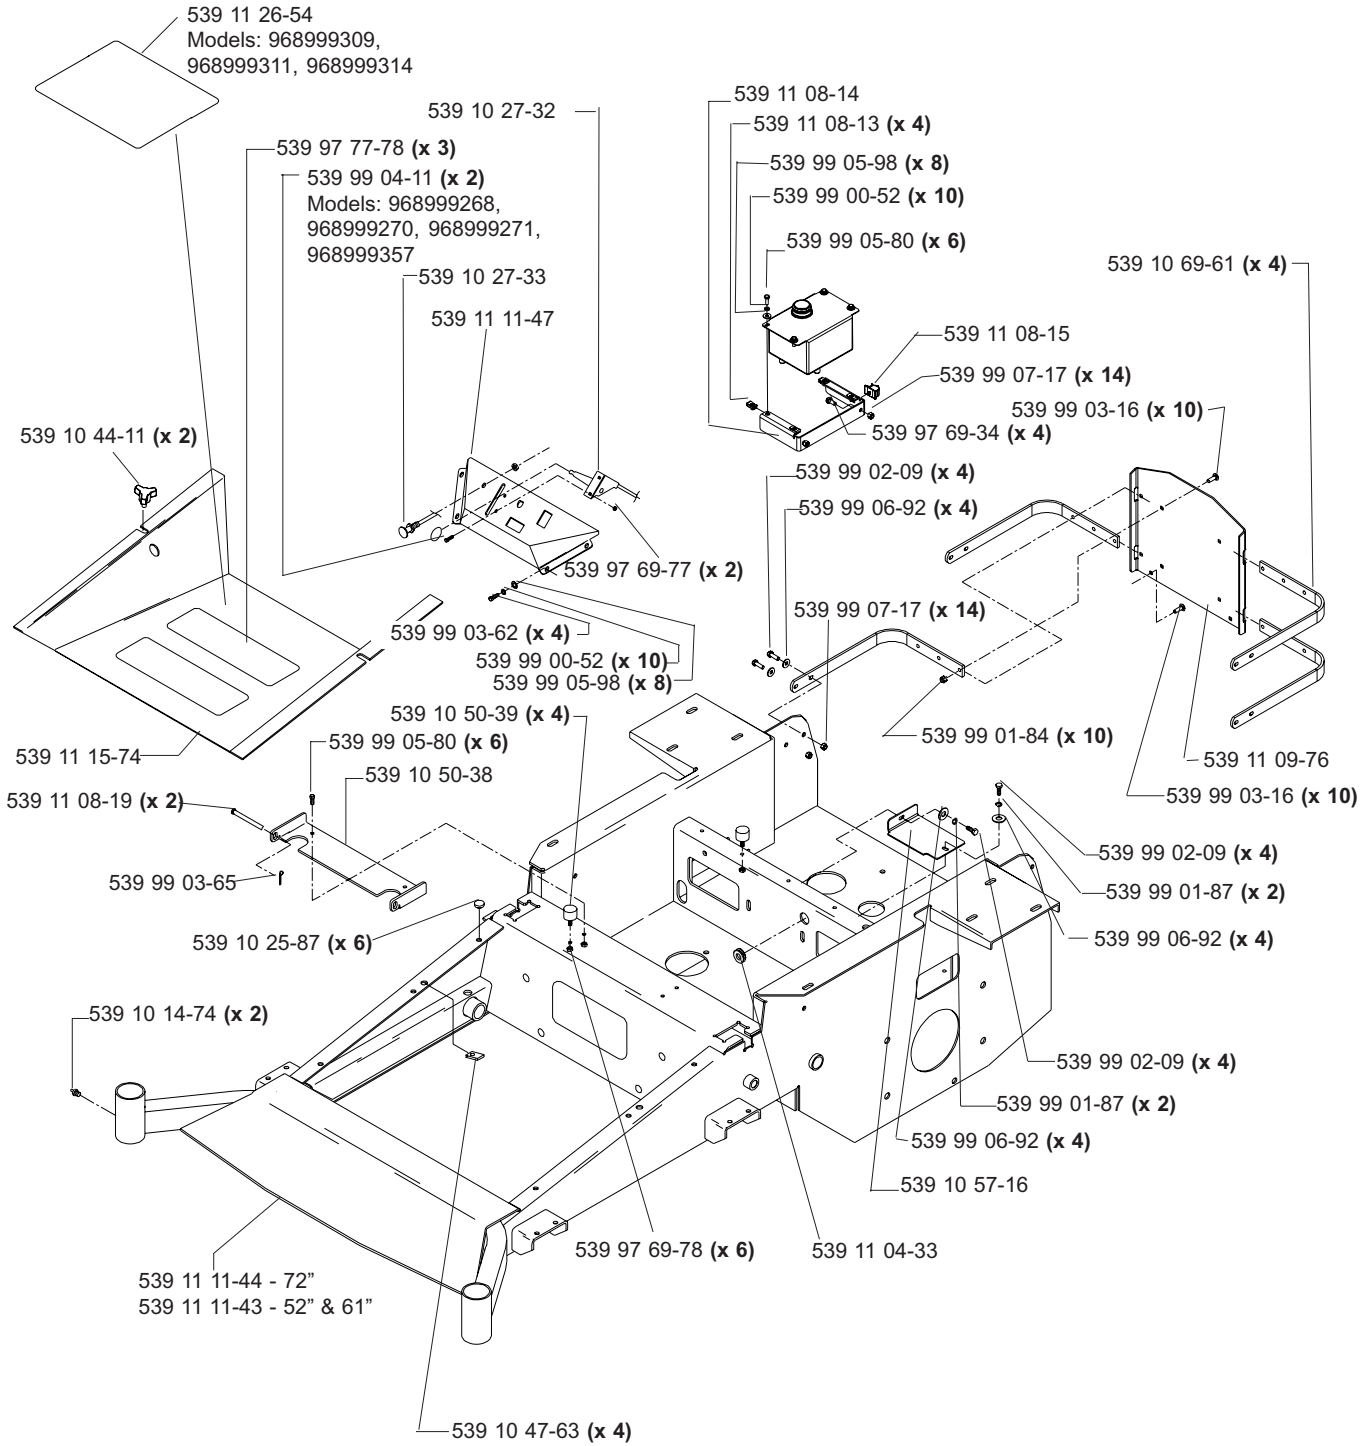

TABLE OF CONTENTS

MAIN FRAME ASSEMBLY	4
KAWASAKI ENGINE ASSEMBLY	6
KOHLER ENGINE ASSEMBLY	7
MOTION CONTROL ASSEMBLY	8
DECK LIFT ASSEMBLY	9
PARK BRAKE ASSEMBLY	10
HYDRAULIC SYSTEM ASSEMBLY	11
52" FRONT DECK ASSEMBLY	12
61" FRONT DECK ASSEMBLY	14
72" FRONT DECK ASSEMBLY	16
CASTER ASSEMBLIES	18
FUEL ASSEMBLY	19
SEAT ASSEMBLY, MODELS: 968999268, 968999270, 968999271, 968999357, 968999371, 968999372	20
SEAT ASSEMBLY, MODELS: 968999309, 968999311, 968999314, 968999376	21
WIRING ASSEMBLY	22
ROPS	23
DECAL PLACEMENT ASSEMBLY	24
ACCESSORIES	25
WIRING DIAGRAMS	40
PARTS DESCRIPTION	42

Main Frame Assembly

NOT SHOWN:

539 11 26-56 FOOT REST PAD, MODELS: 968999309, 968999311, 968999314