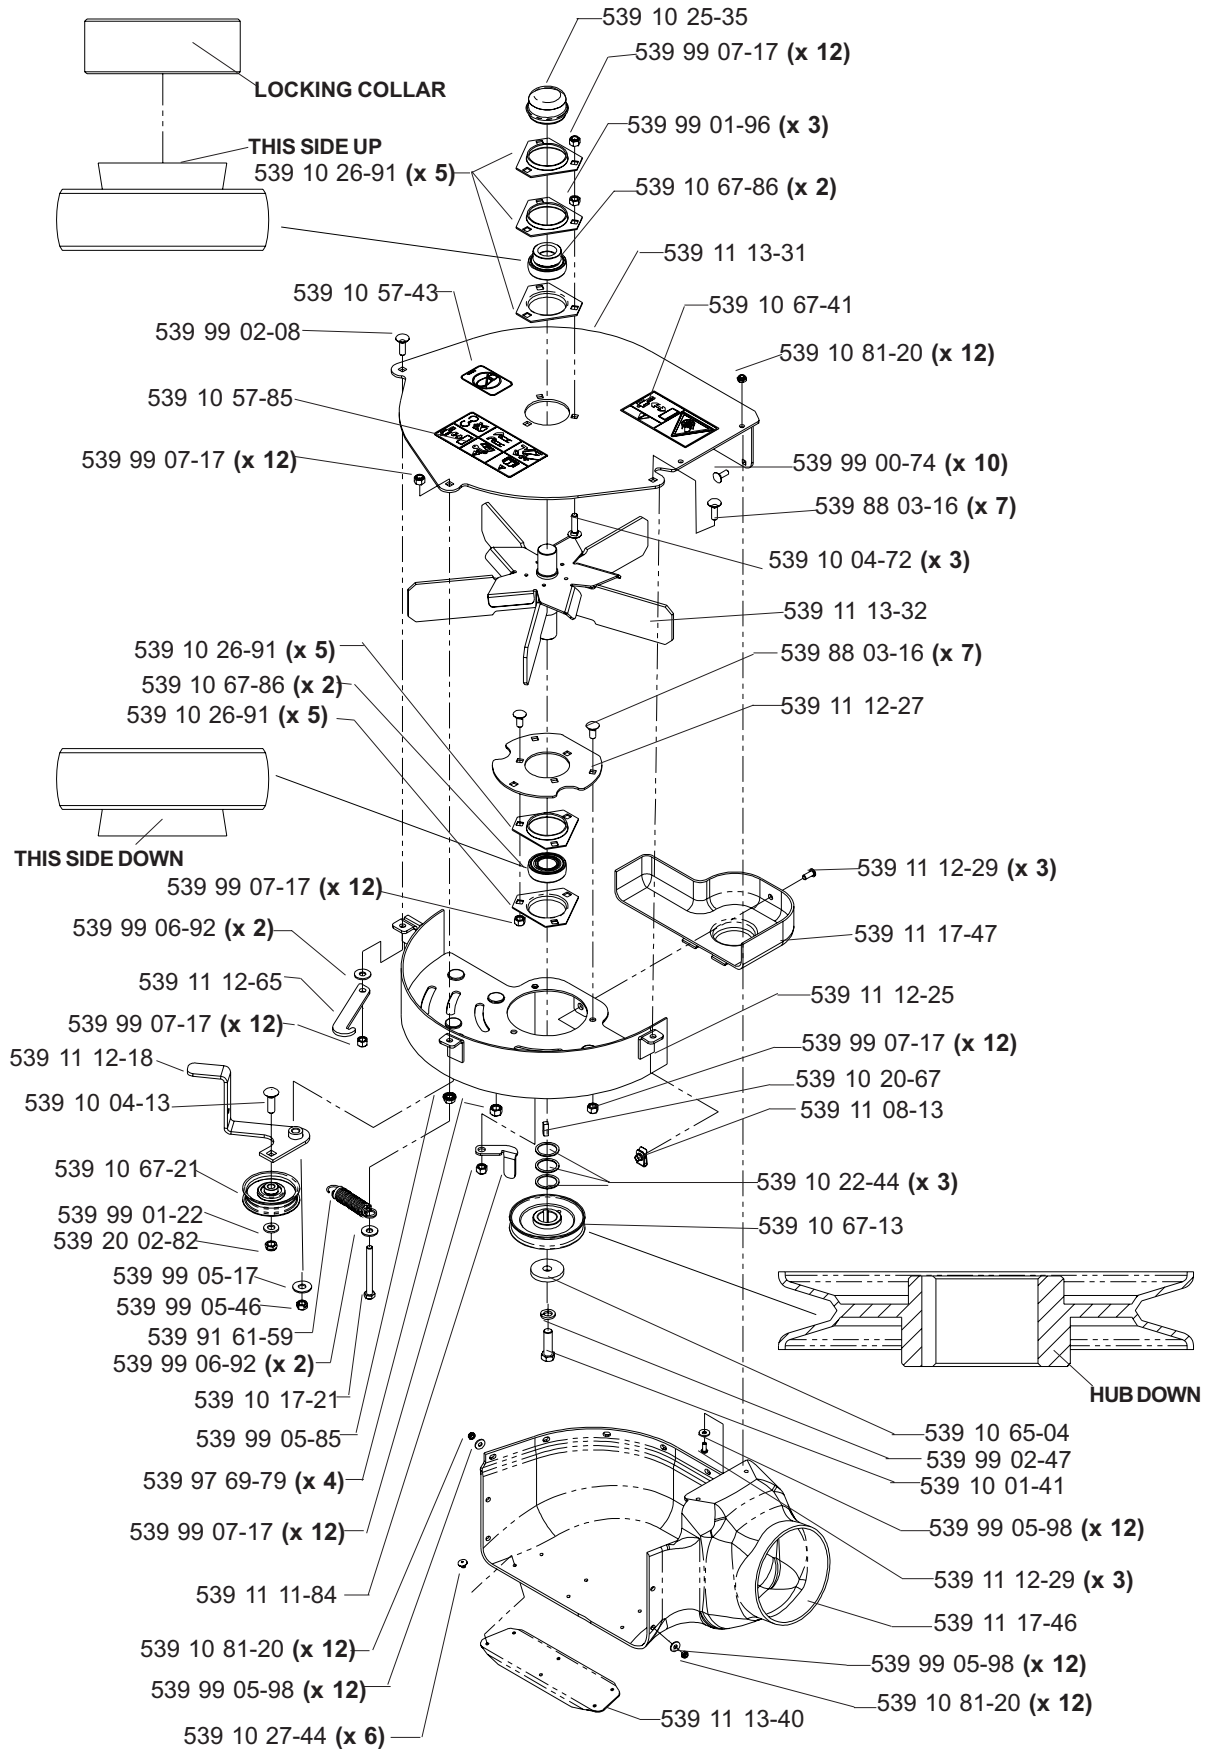

Accessory Collection Blower 72"