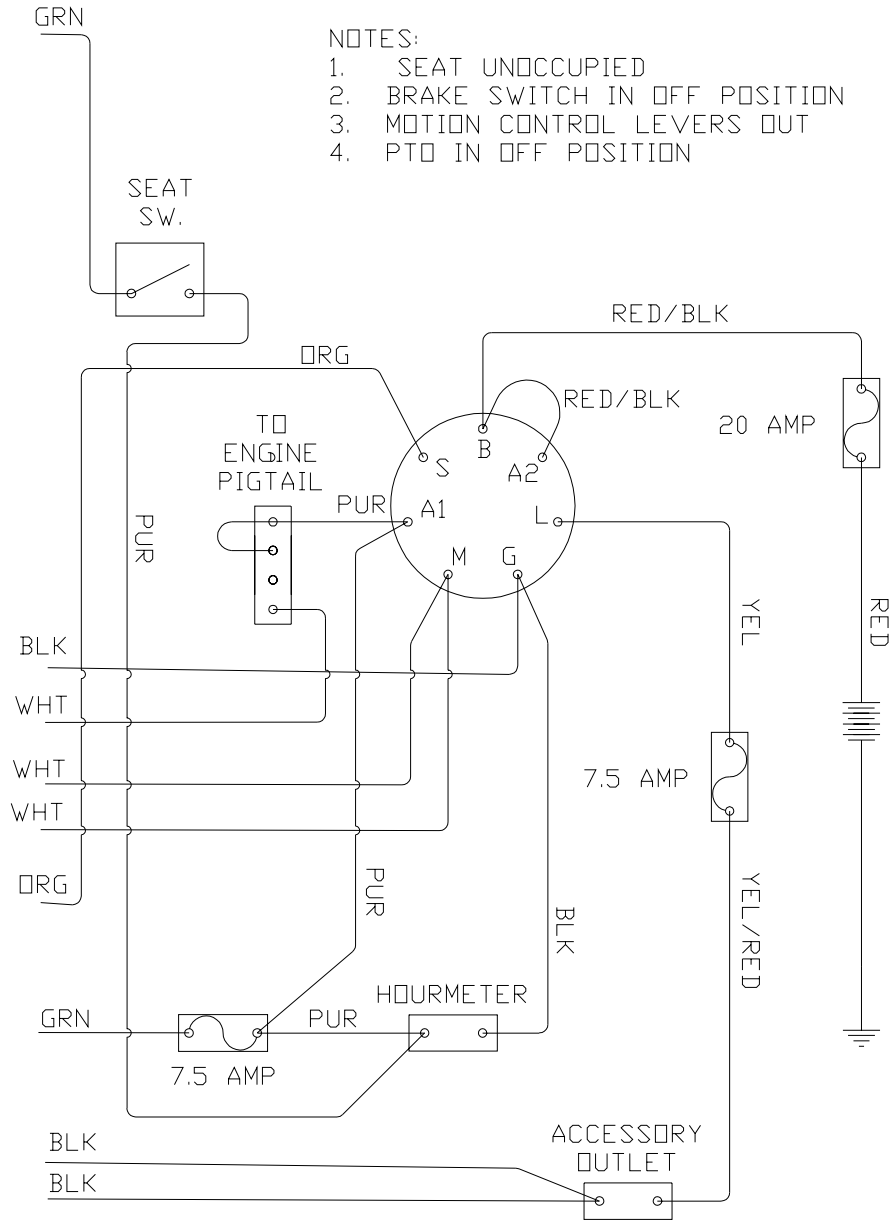

WIRING DIAGRAMS

NOTES:

1. SEAT UNOCCUPIED
2. BRAKE SWITCH IN OFF POSITION
3. MOTION CONTROL LEVERS OUT
4. PTO IN OFF POSITION