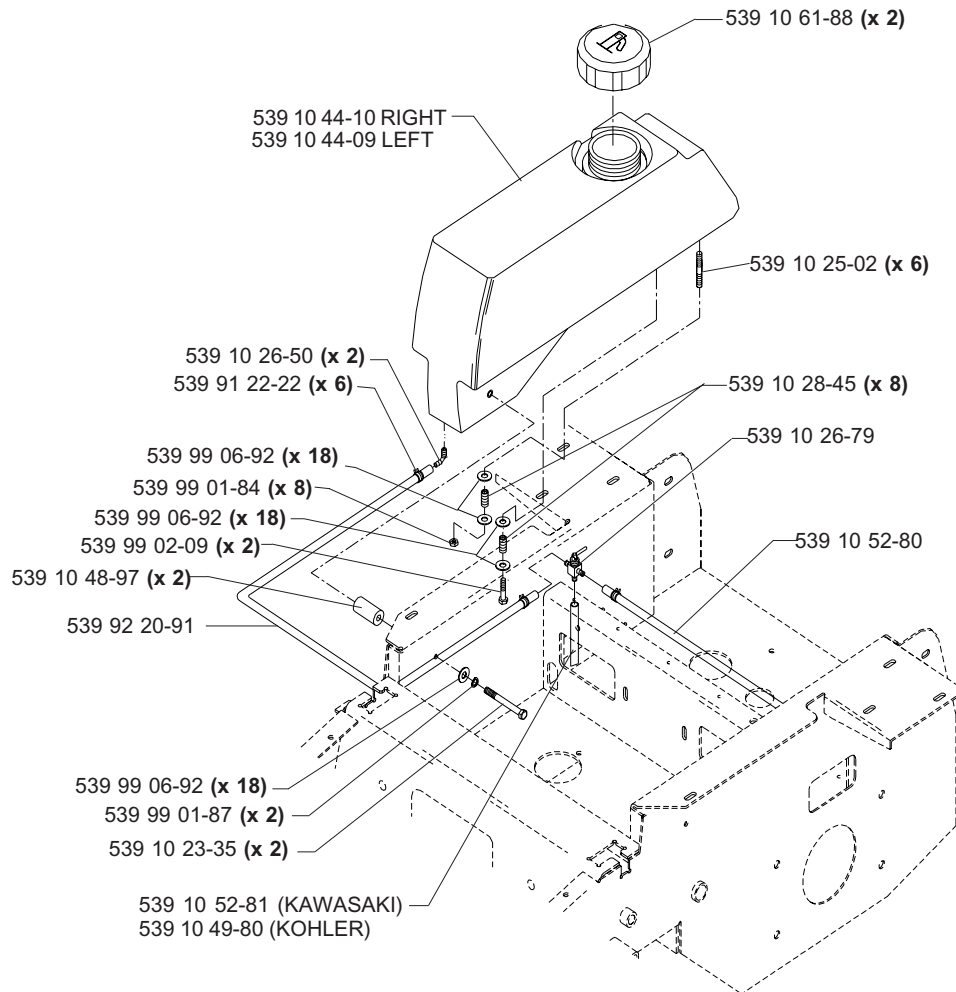

Fuel Assembly