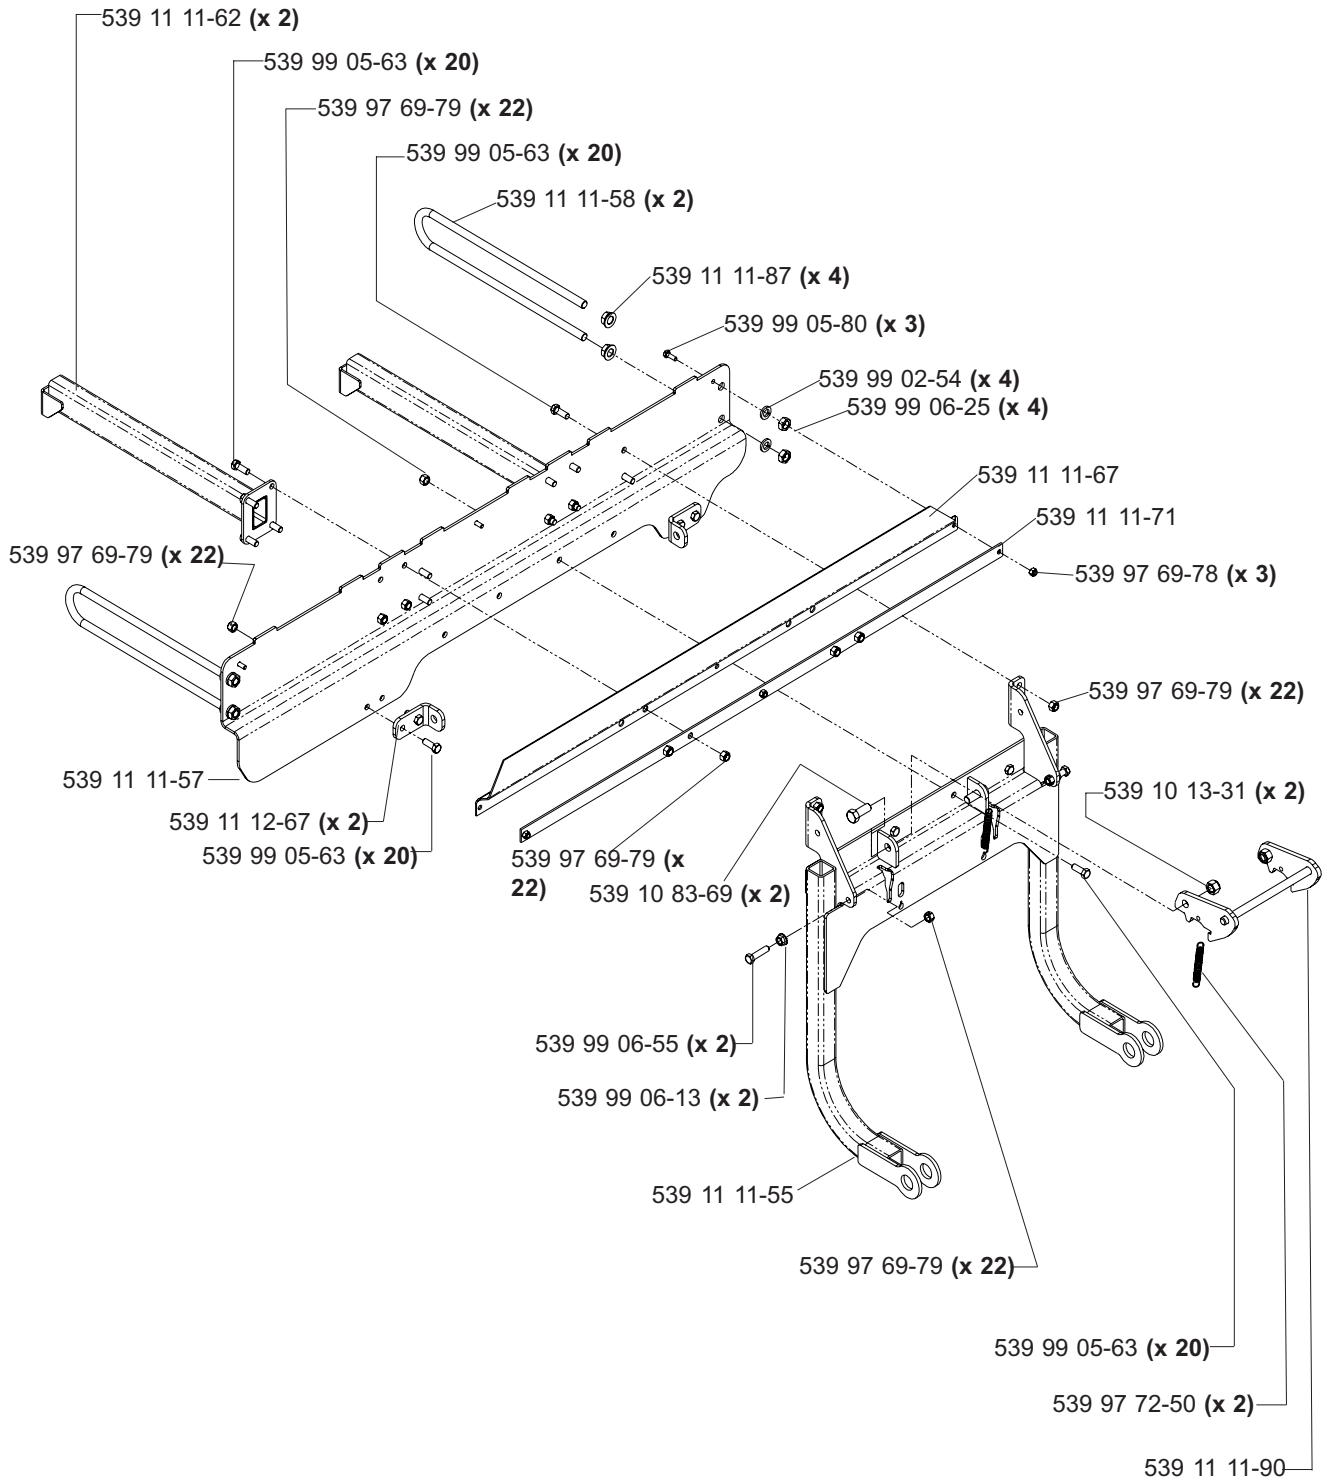

Accessory Collection Hitch