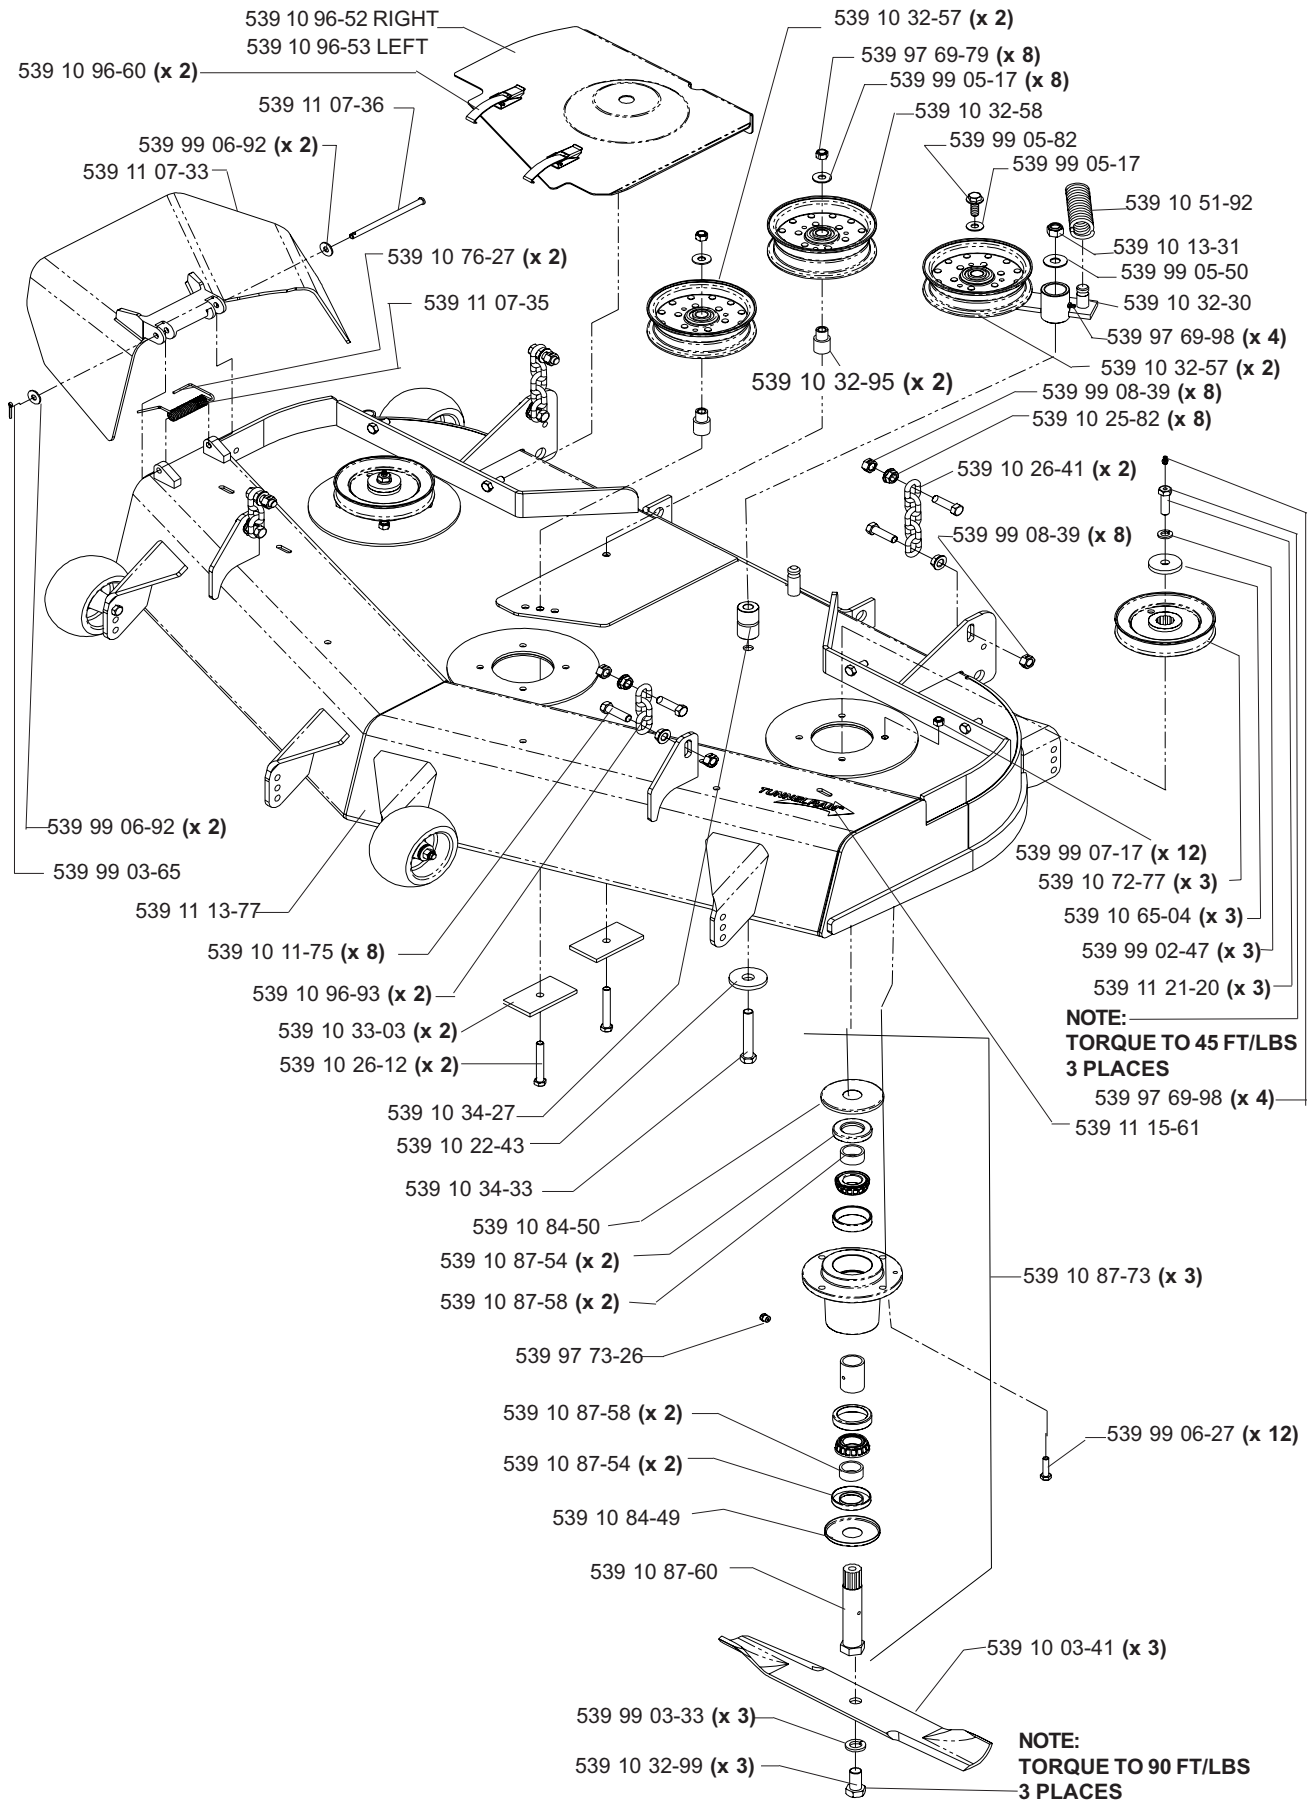

52" Front Deck Assembly