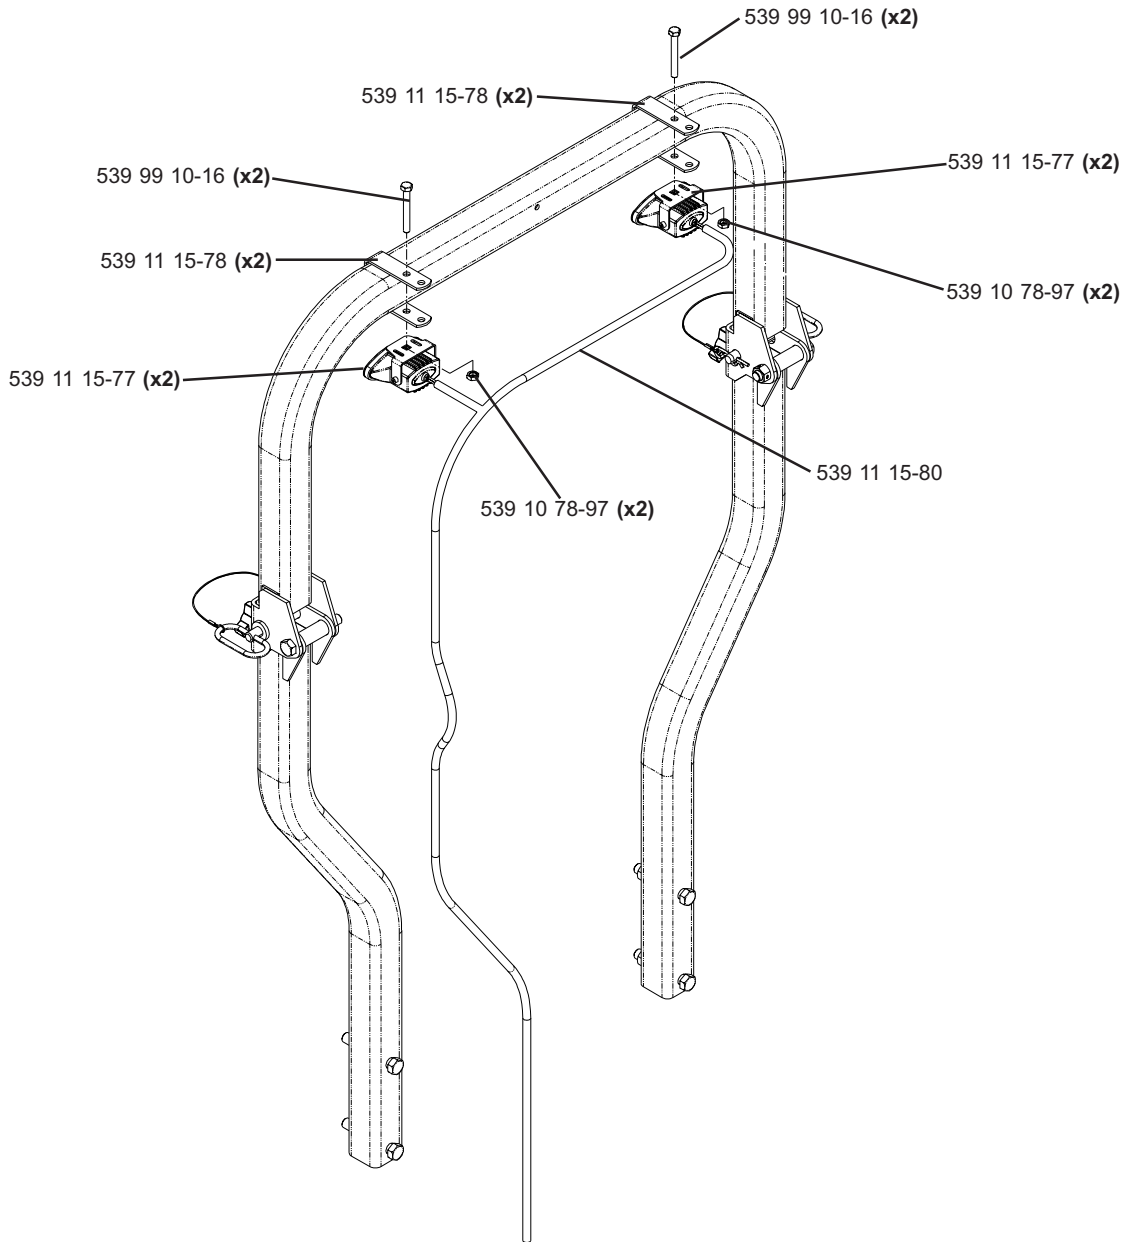

Accessory Light Kit Part No. 111579

NOT SHOWN:

539 97 68-56 (x16) WIRE TIES

539 11 18-15 REPLACEMENT BULB, 12V, 35 WATT (NOT INCLUDED IN KIT)