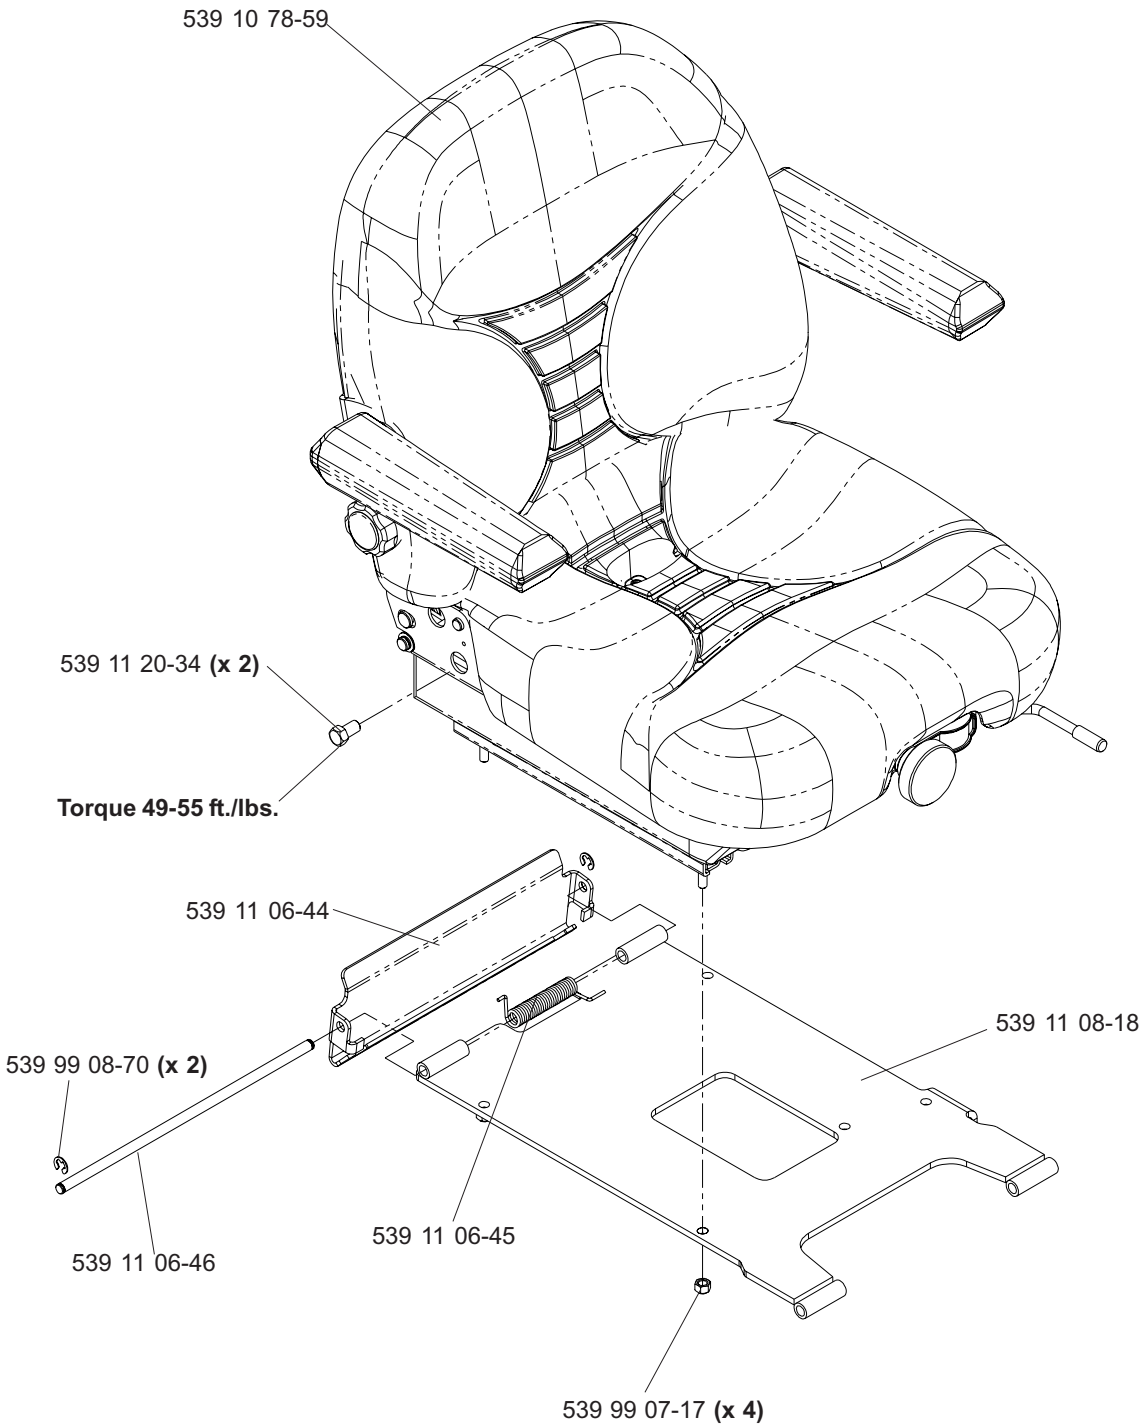

Seat Assembly

MODELS: 968999309, 968999311, 968999314,
968999376

539 11 10-26 ..... 1 ..... SEAT BELT (NOT SHOWN)