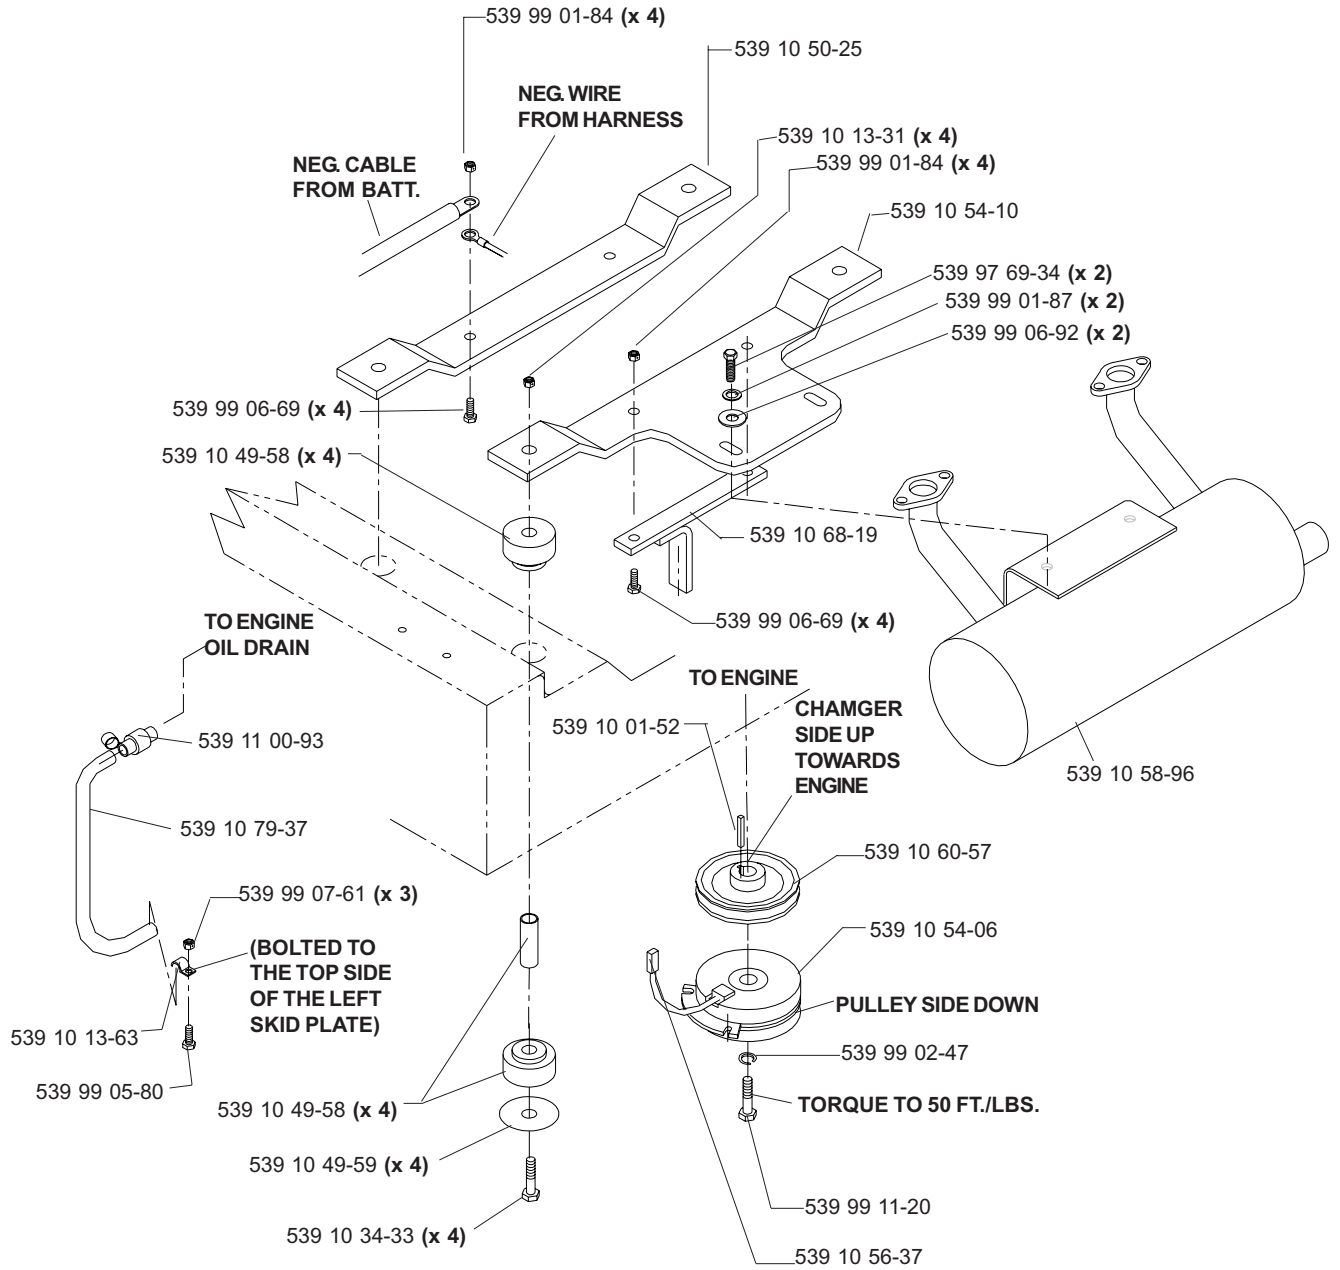

Kohler Engine Assembly

539 10 27-33 CHOKE CONTROL (NOT SHOWN)
539 10 44-16 KOHLER PIGTAIL (NOT SHOWN)