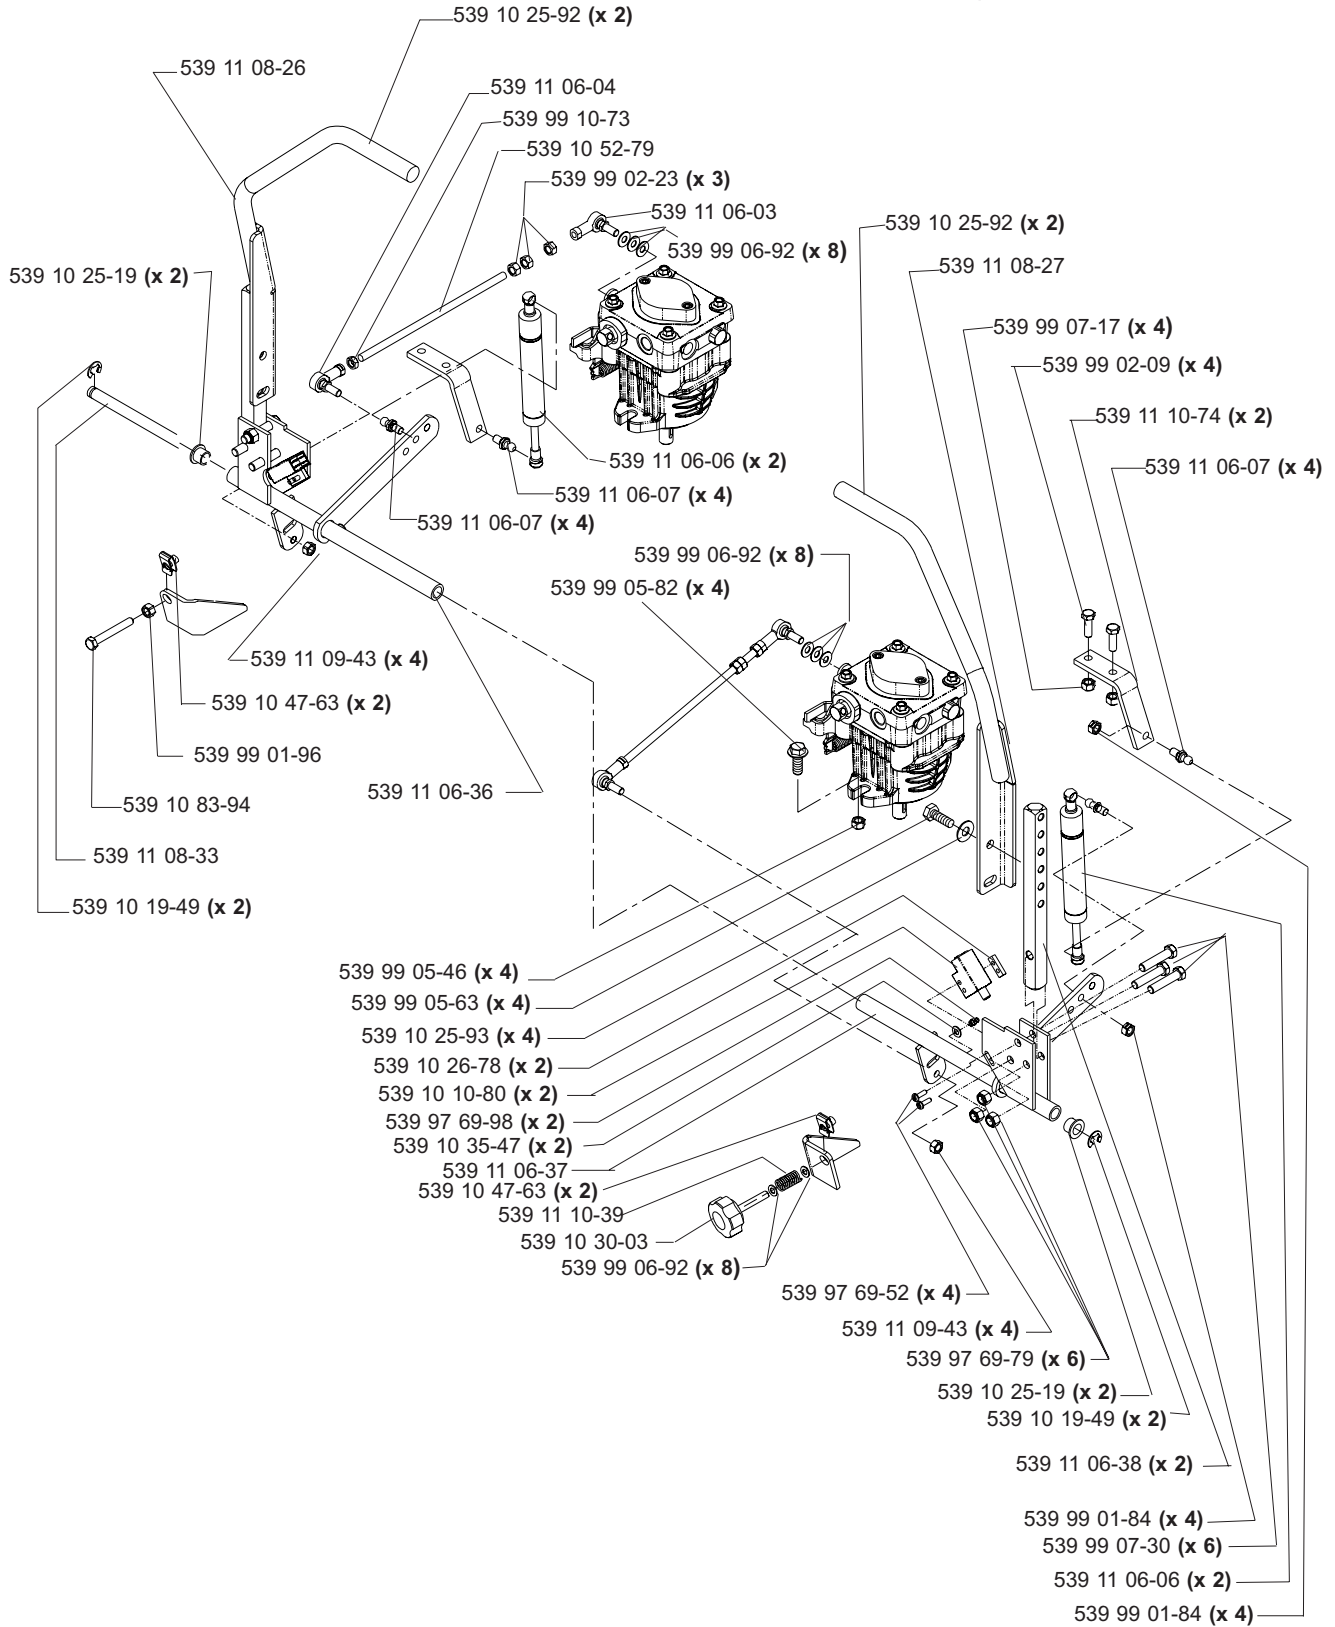

Motion Control Assembly