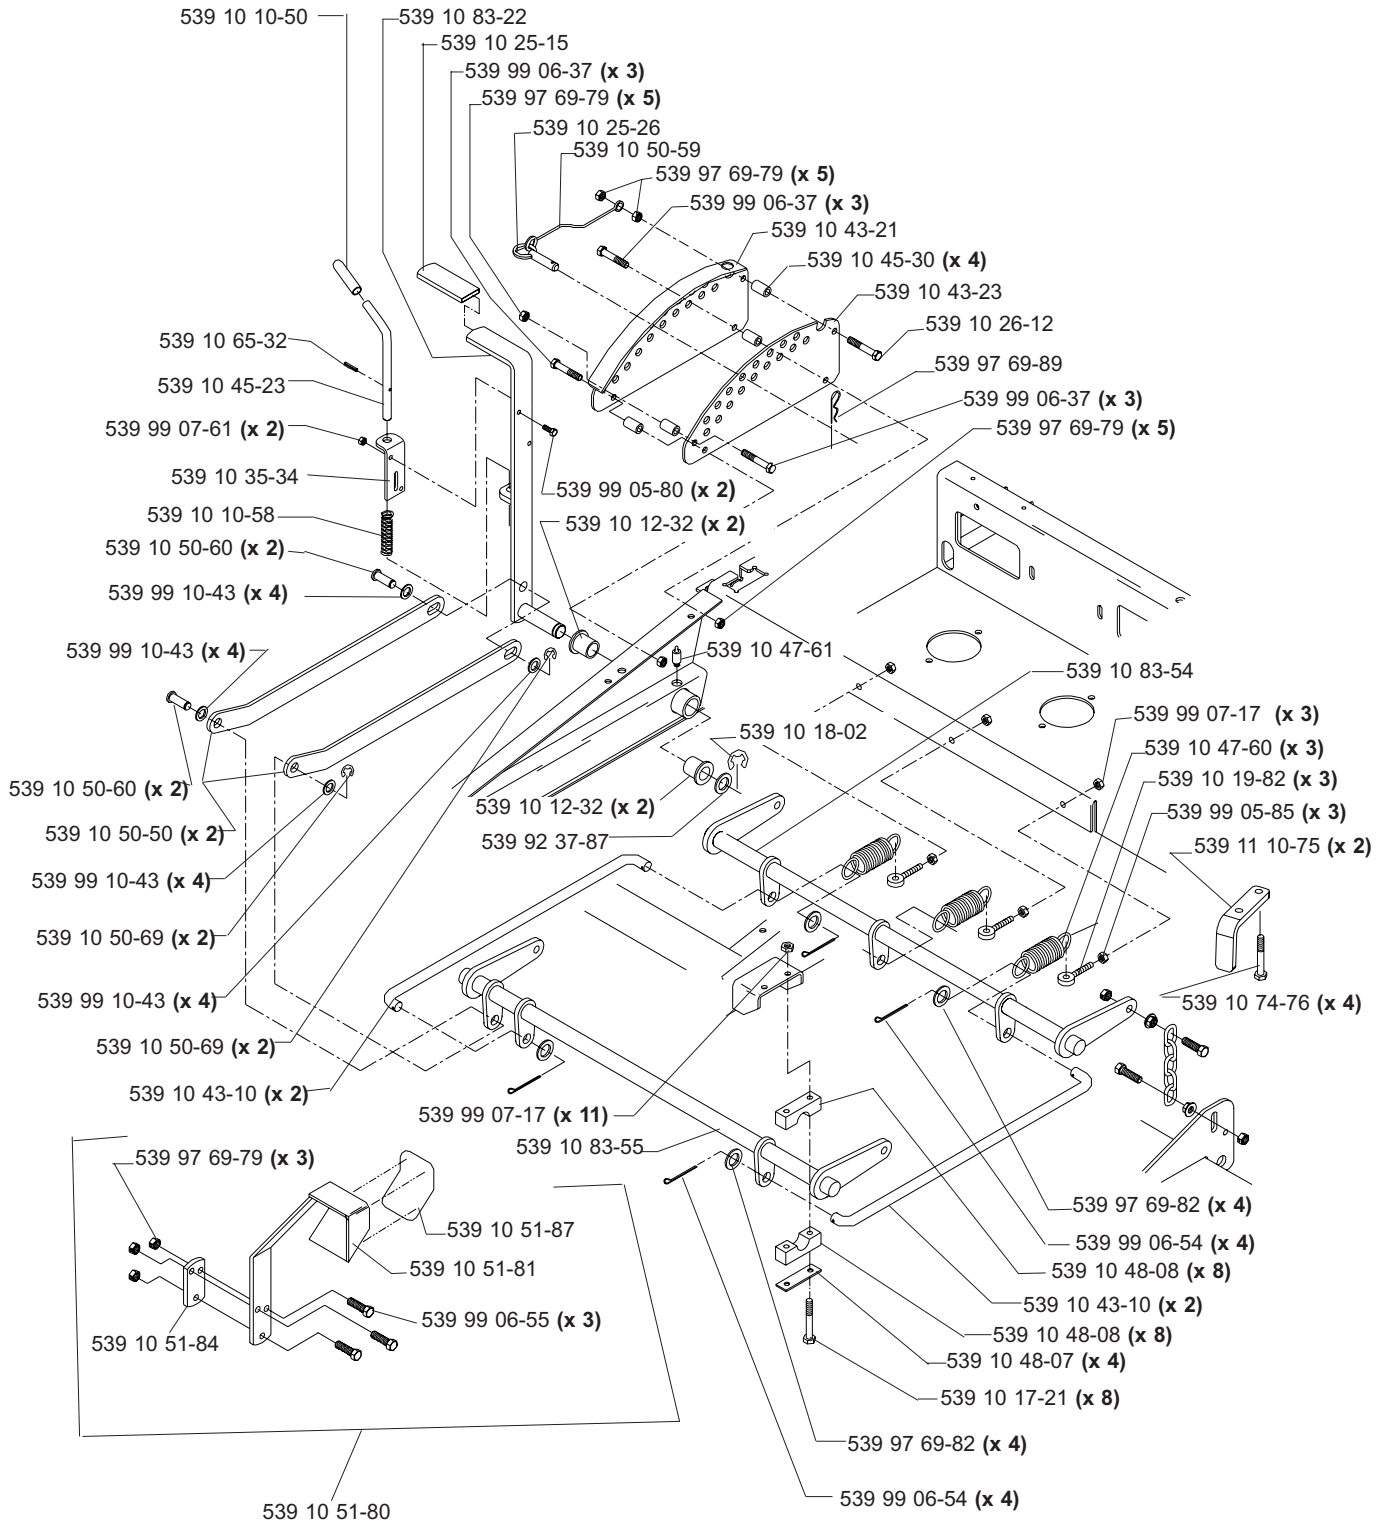

Deck Lift Assembly