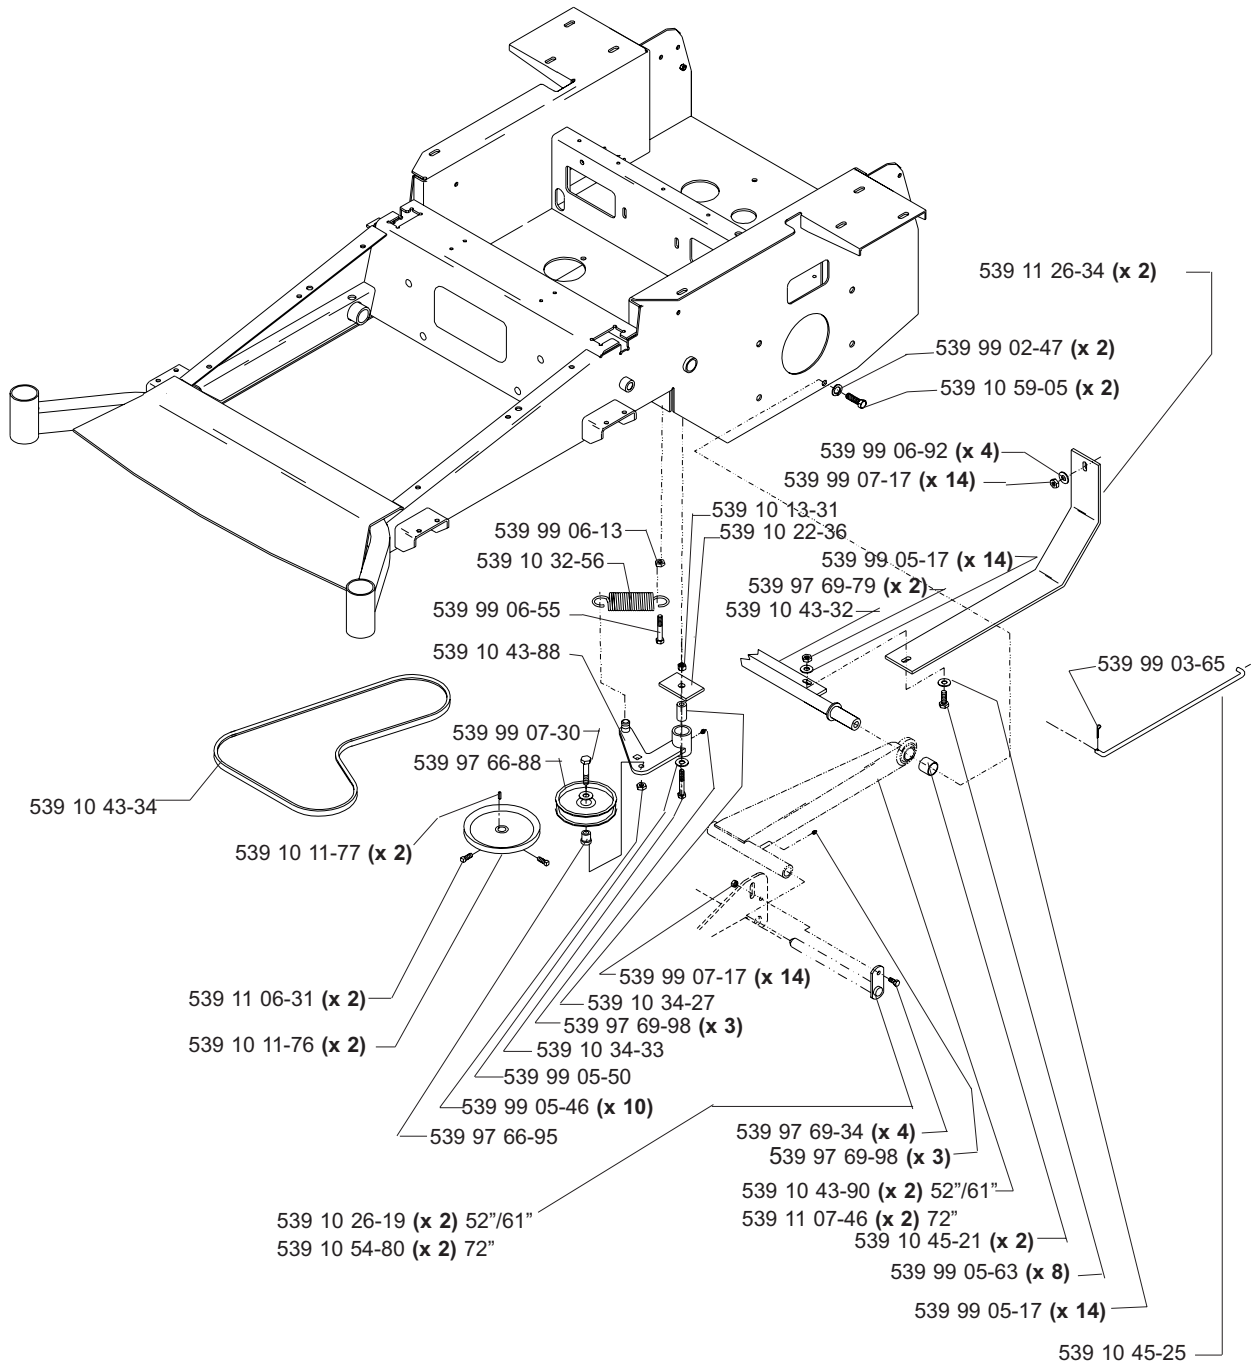

Main Frame Assembly

539 10 59-74 (x 3) - RUBBER GROMMET (NOT SHOWN)