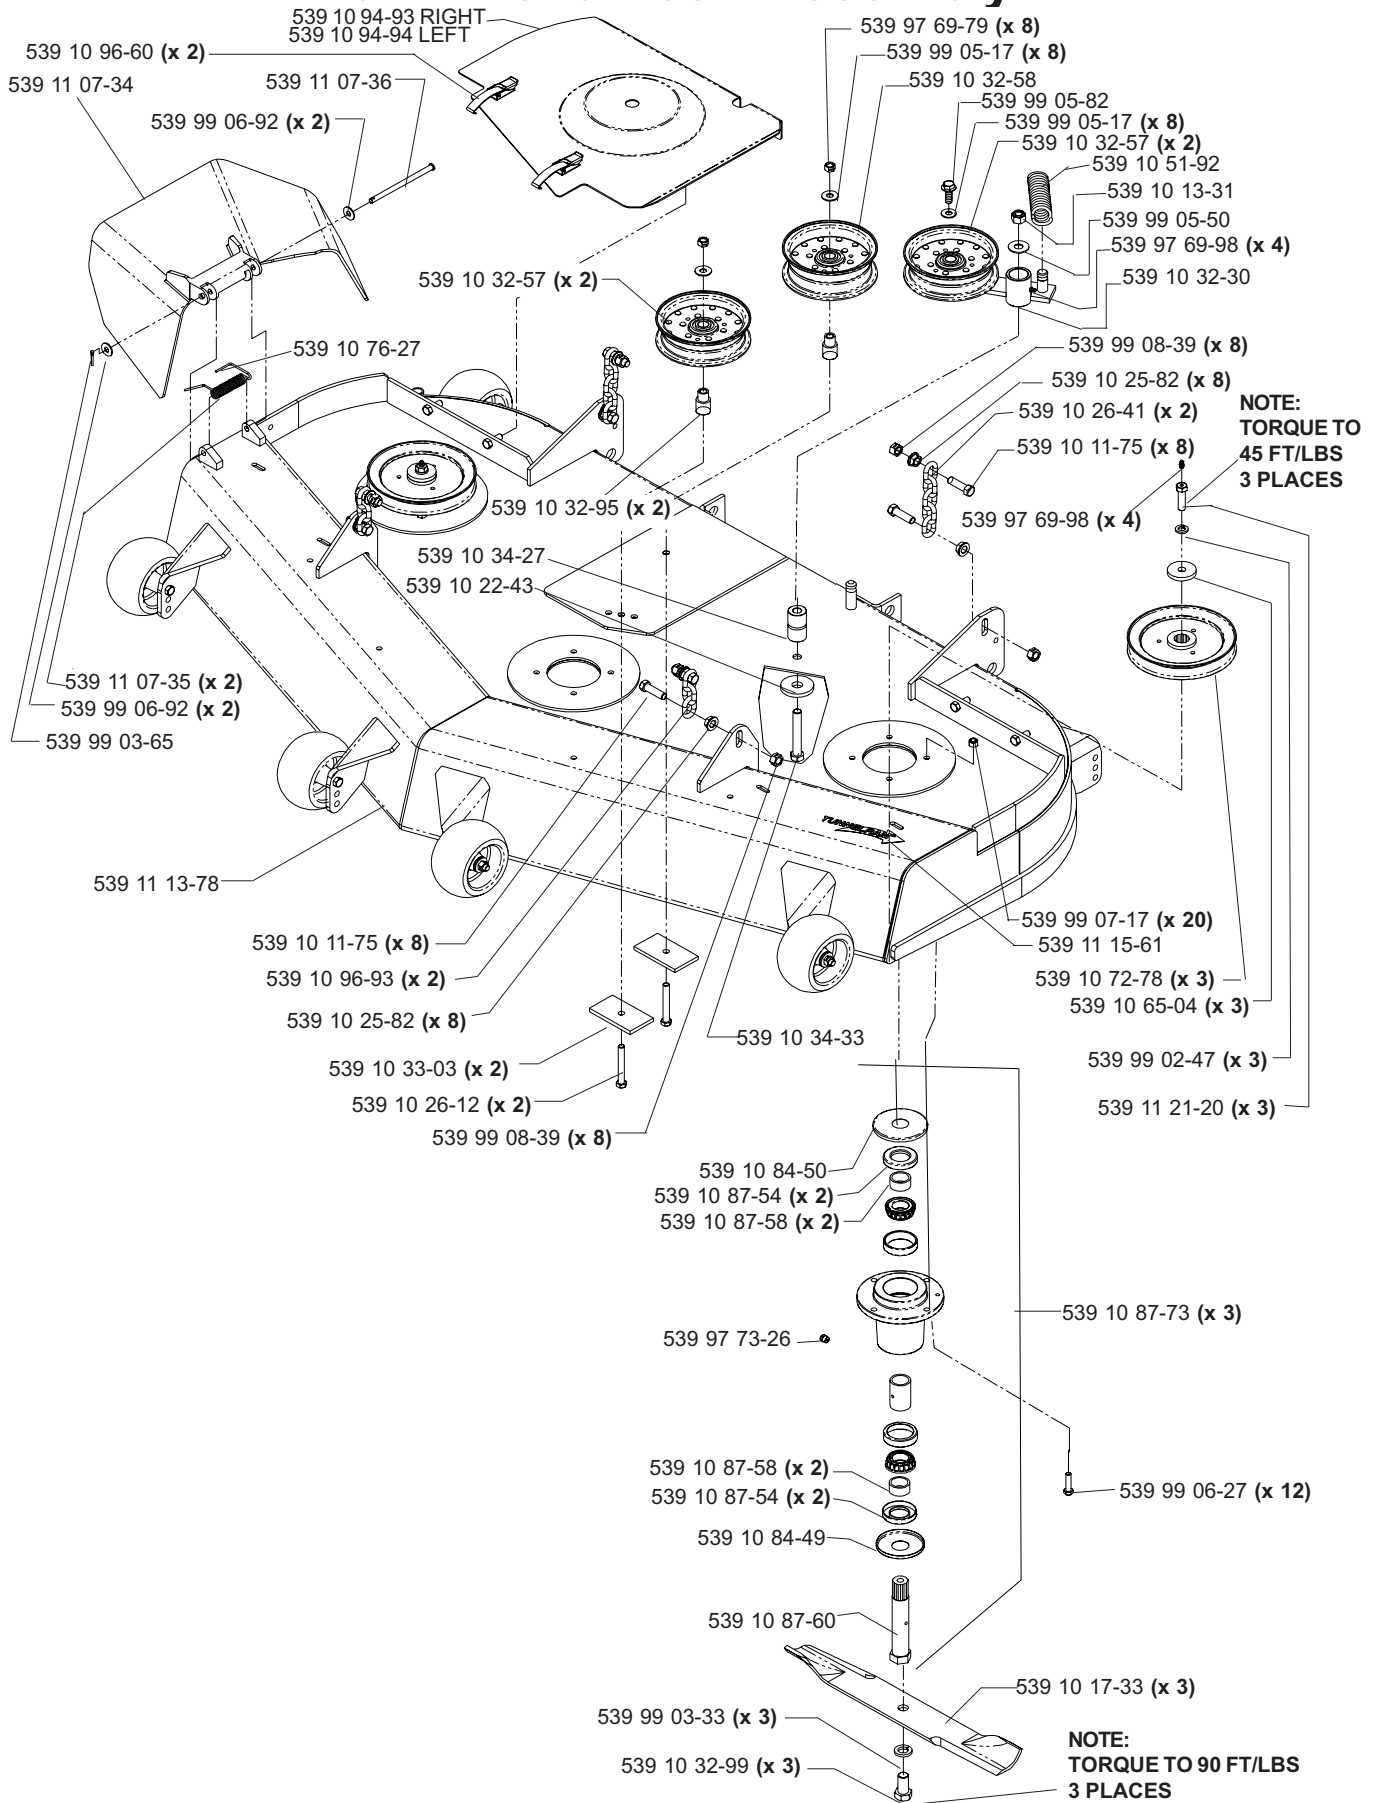

61" Front Deck Assembly