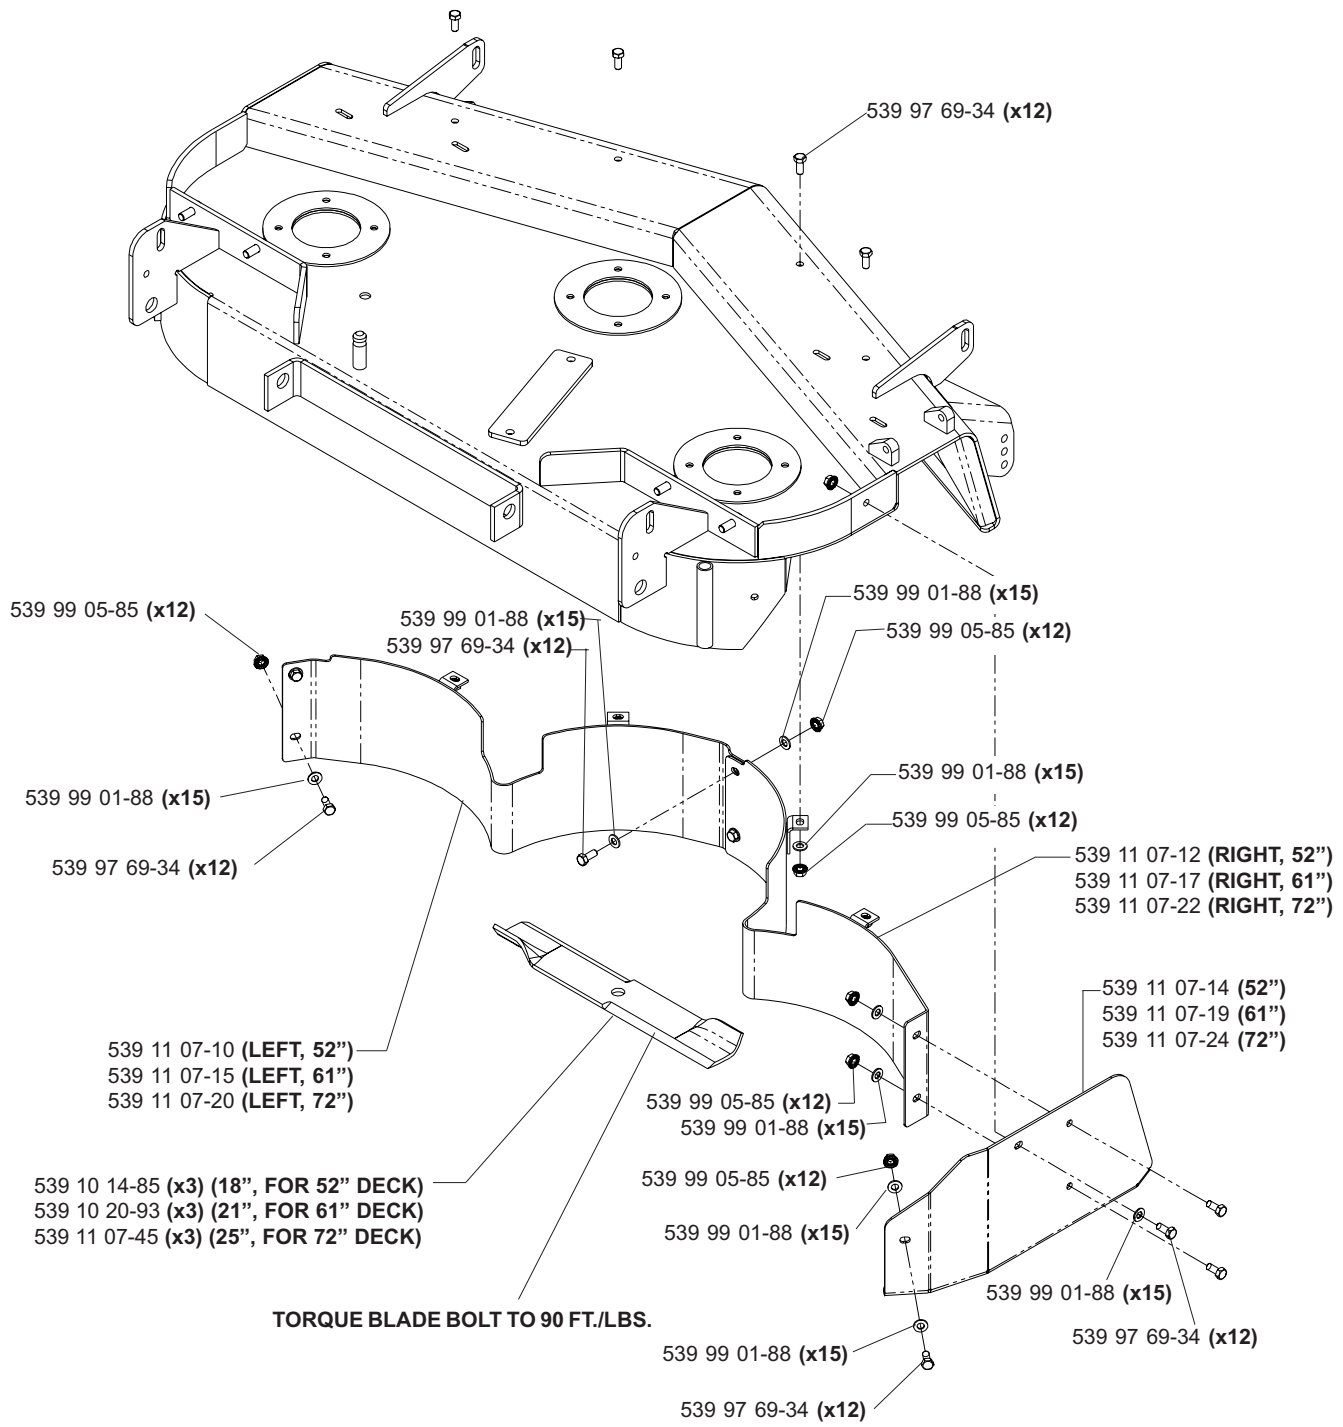

Accessory Mulch Kits