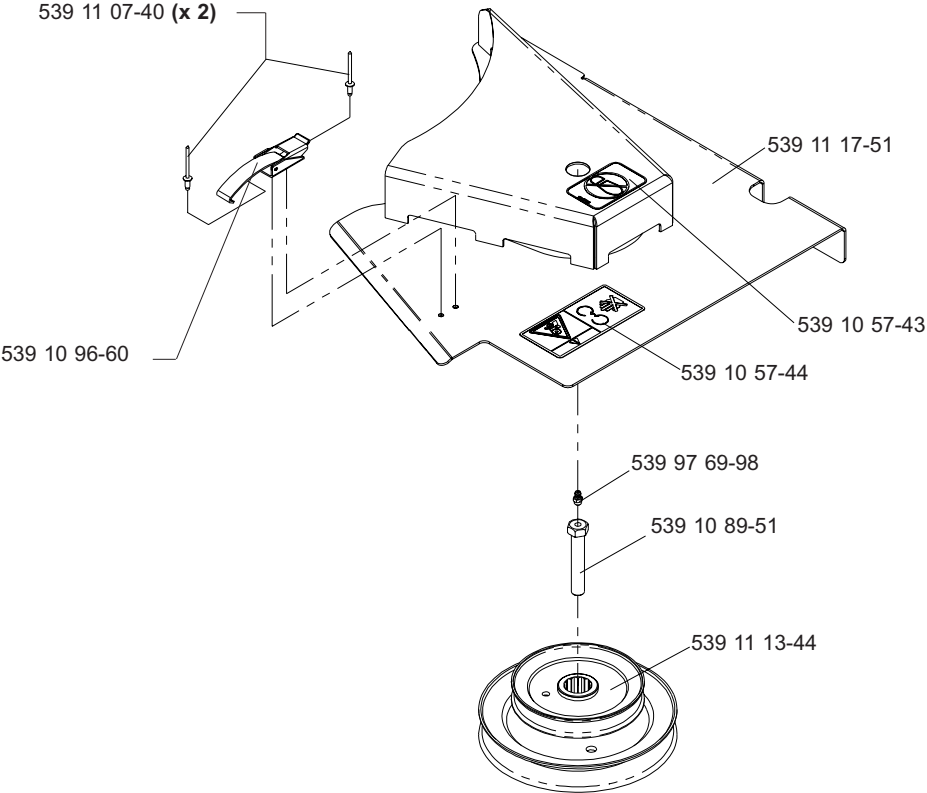

Accessory Drive Kit

539 11 17-49 - 72 INCH DECK